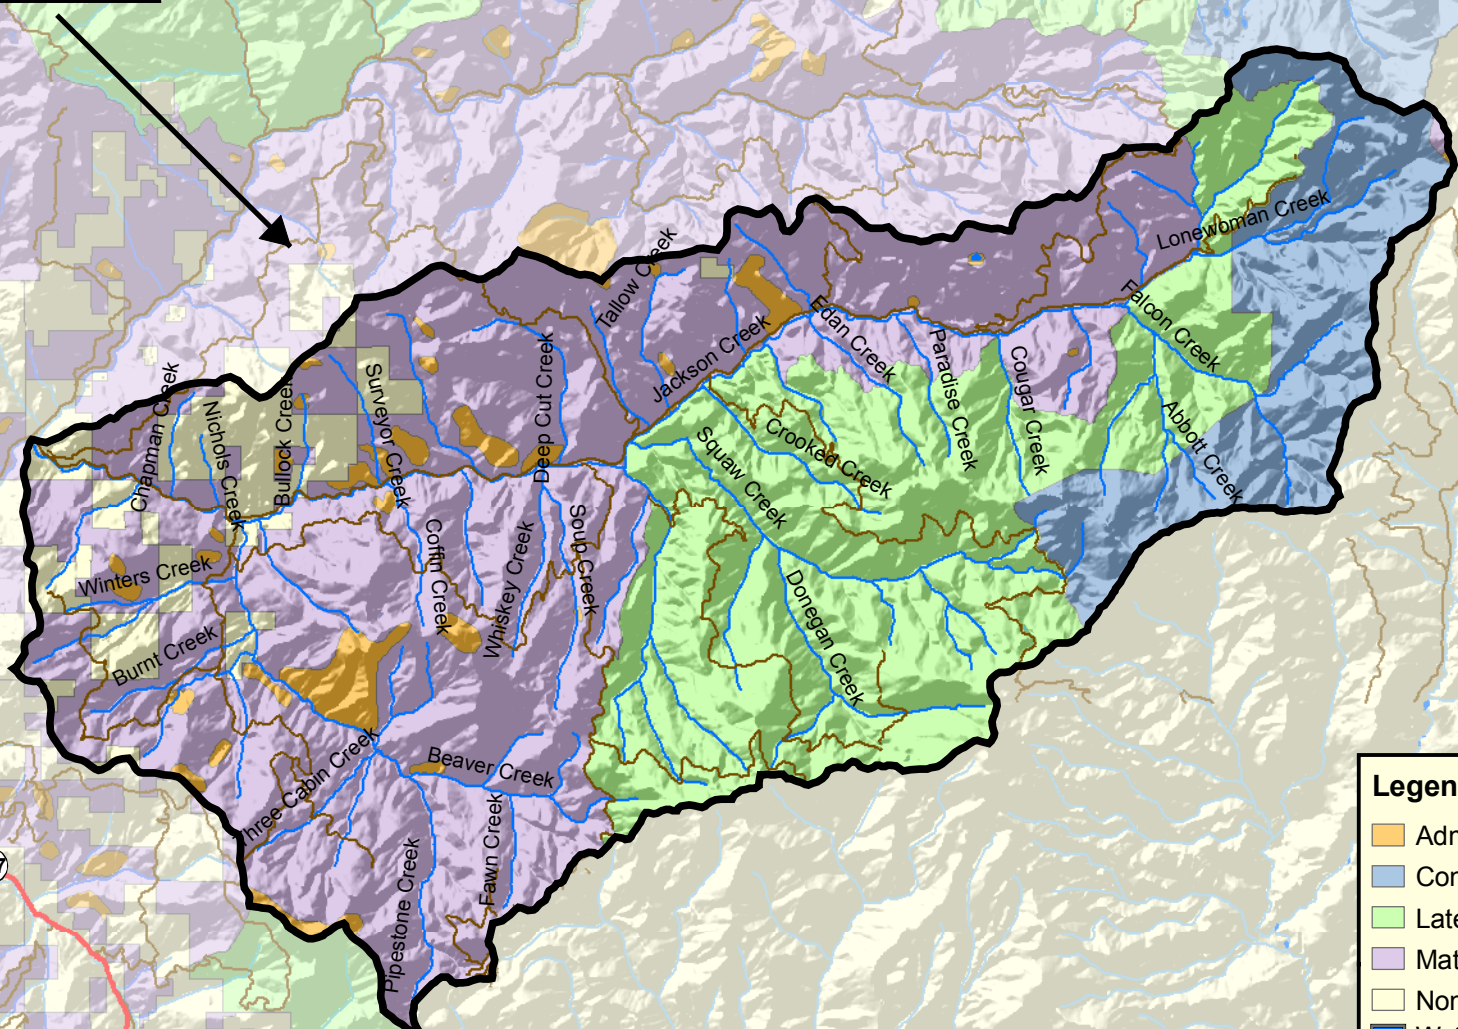

Jackson Creek Watershed

USFS Land Use Allocations

Legend

- Administratively Withdrawn
- Congressionally Reserved
- Late Successional Reserve
- Matrix/Riparian Reserve
- Non-USFS/Private
- Water
- Highway
- Road
- Stream