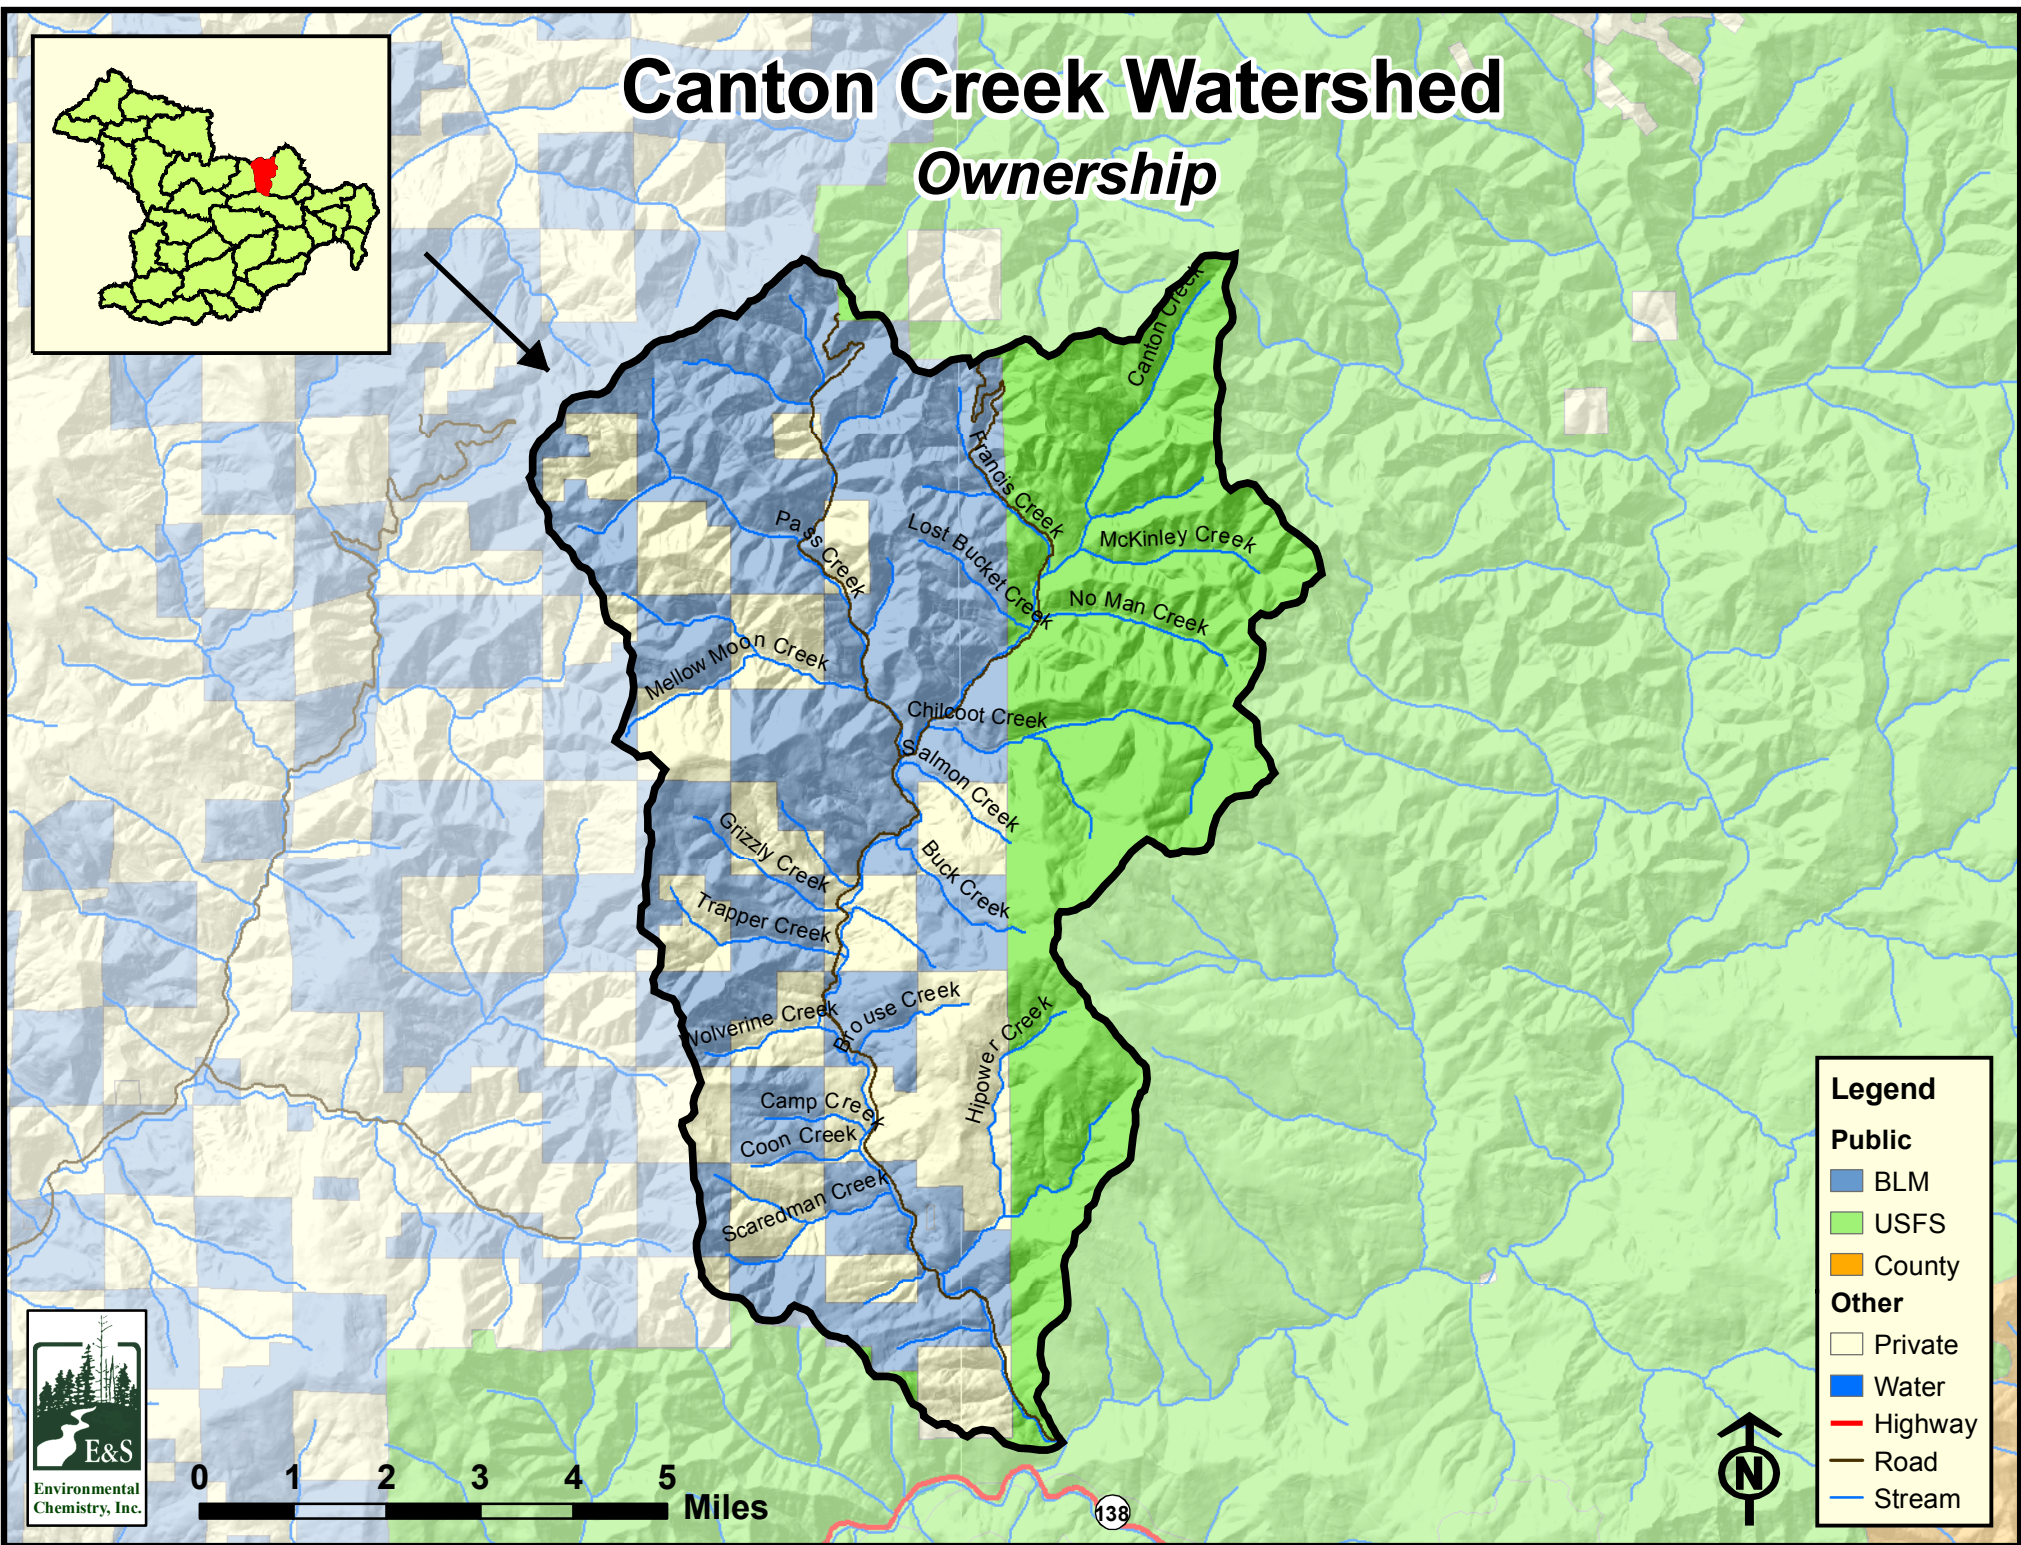

Canton Creek Watershed

Ownership

0 1 2 3 4 5 Miles

138