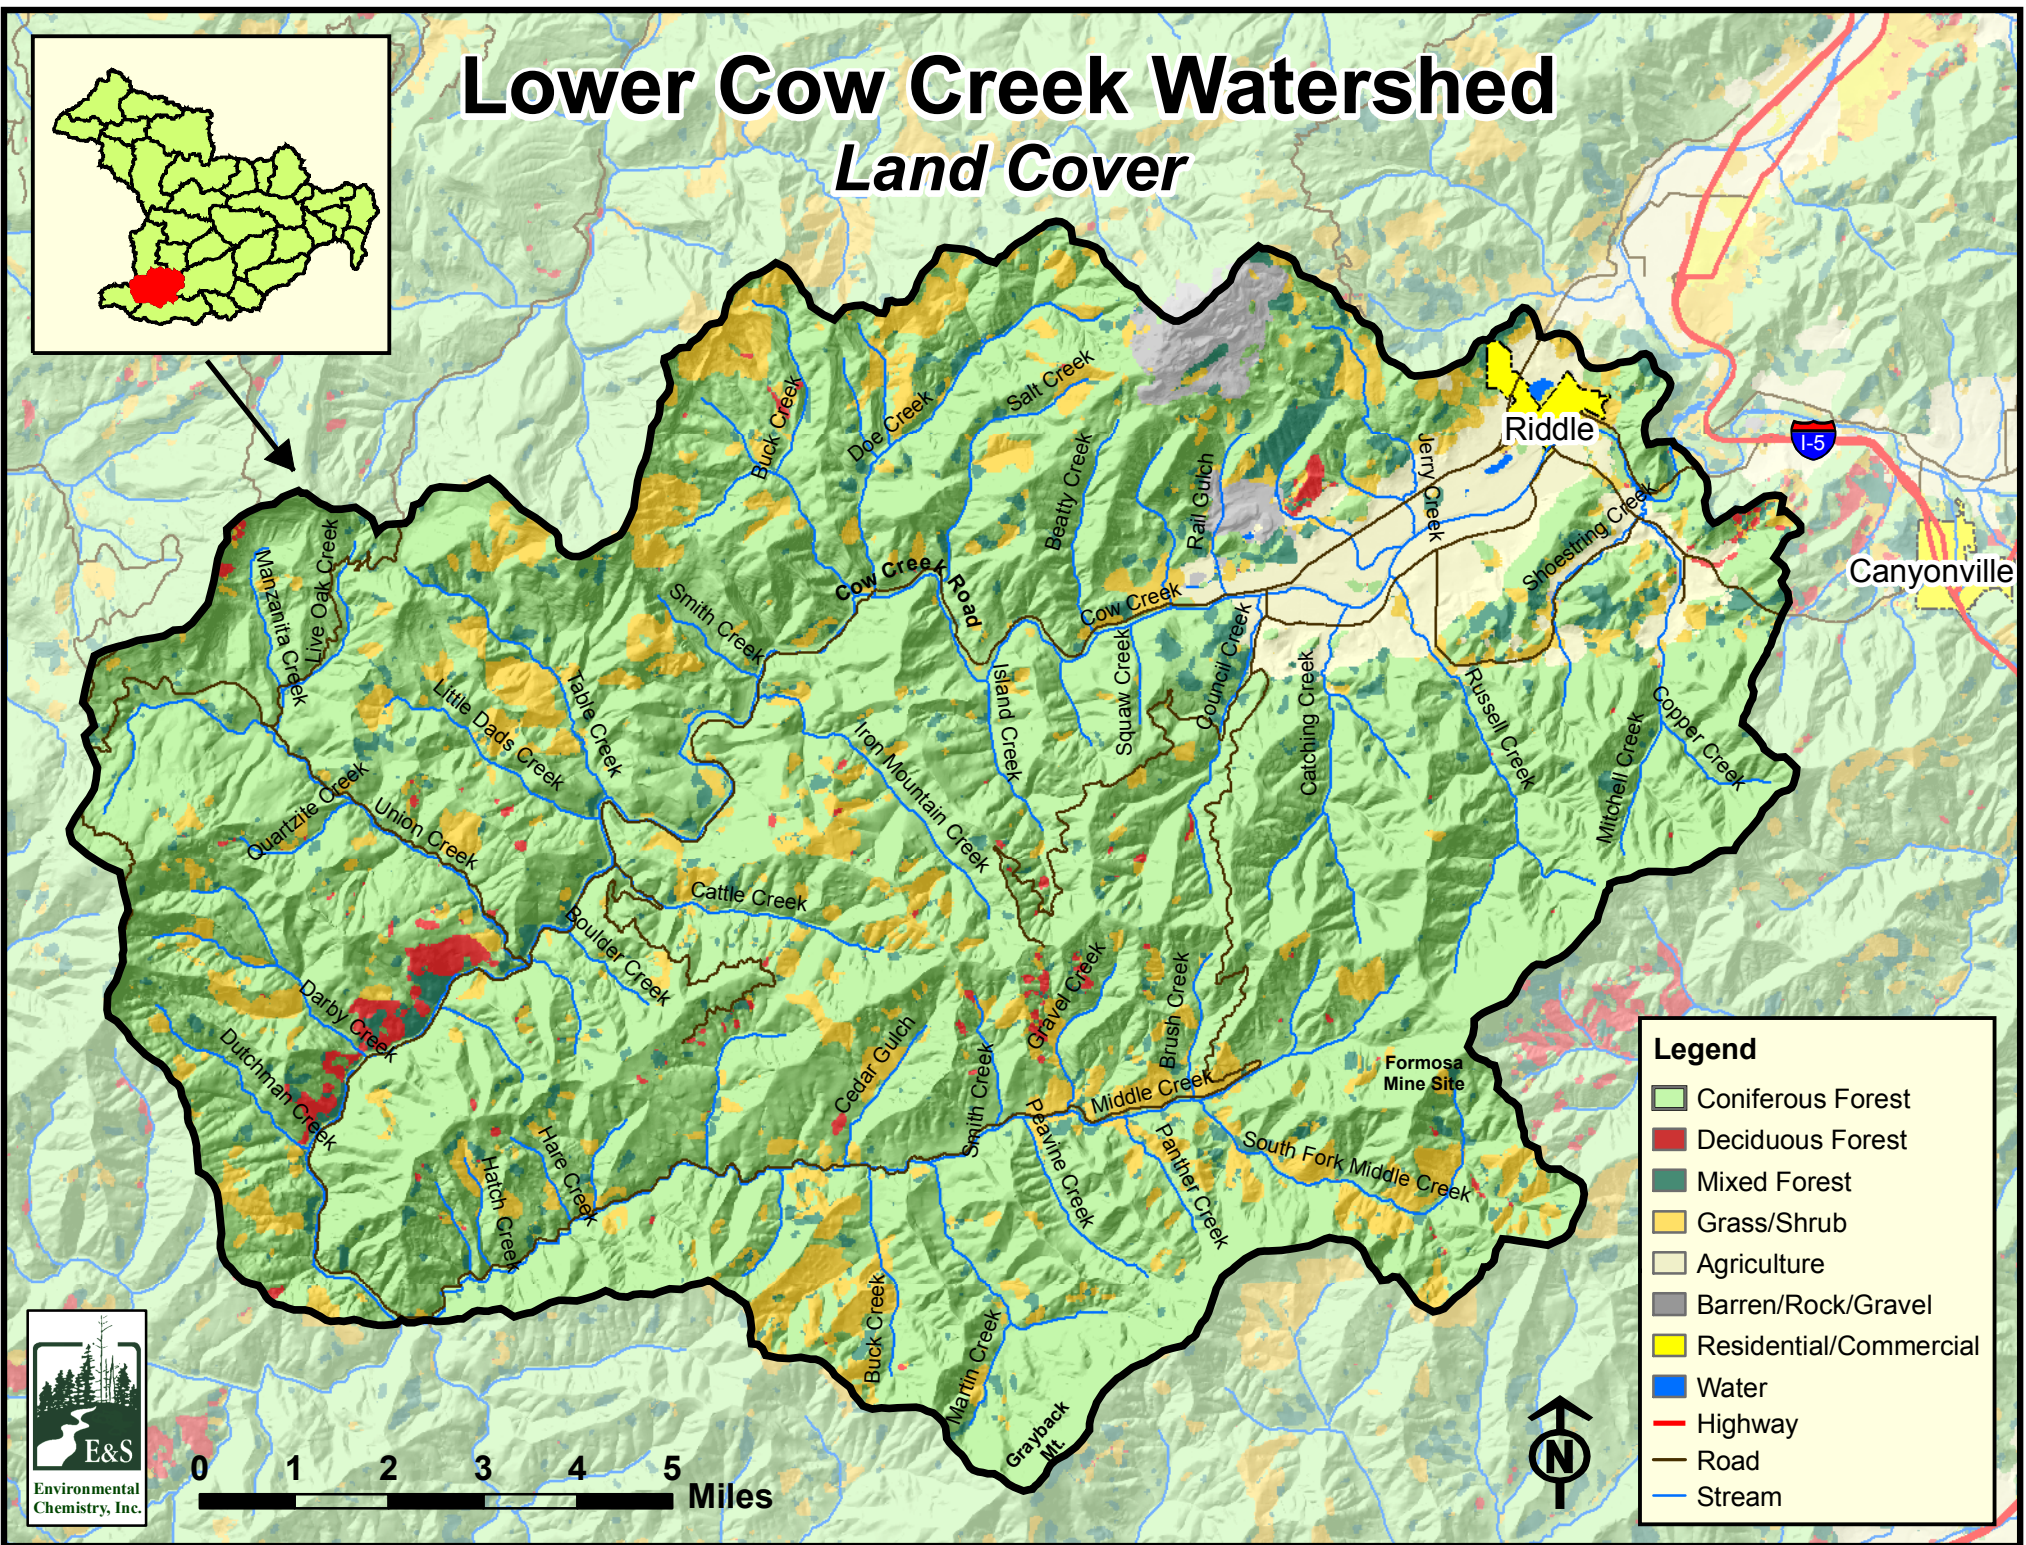

Lower Cow Creek Watershed Land Cover

Legend

- Coniferous Forest
- Deciduous Forest
- Mixed Forest
- Grass/Shrub
- Agriculture
- Barren/Rock/Gravel
- Residential/Commercial
- Water
- Highway
- Road
- Stream