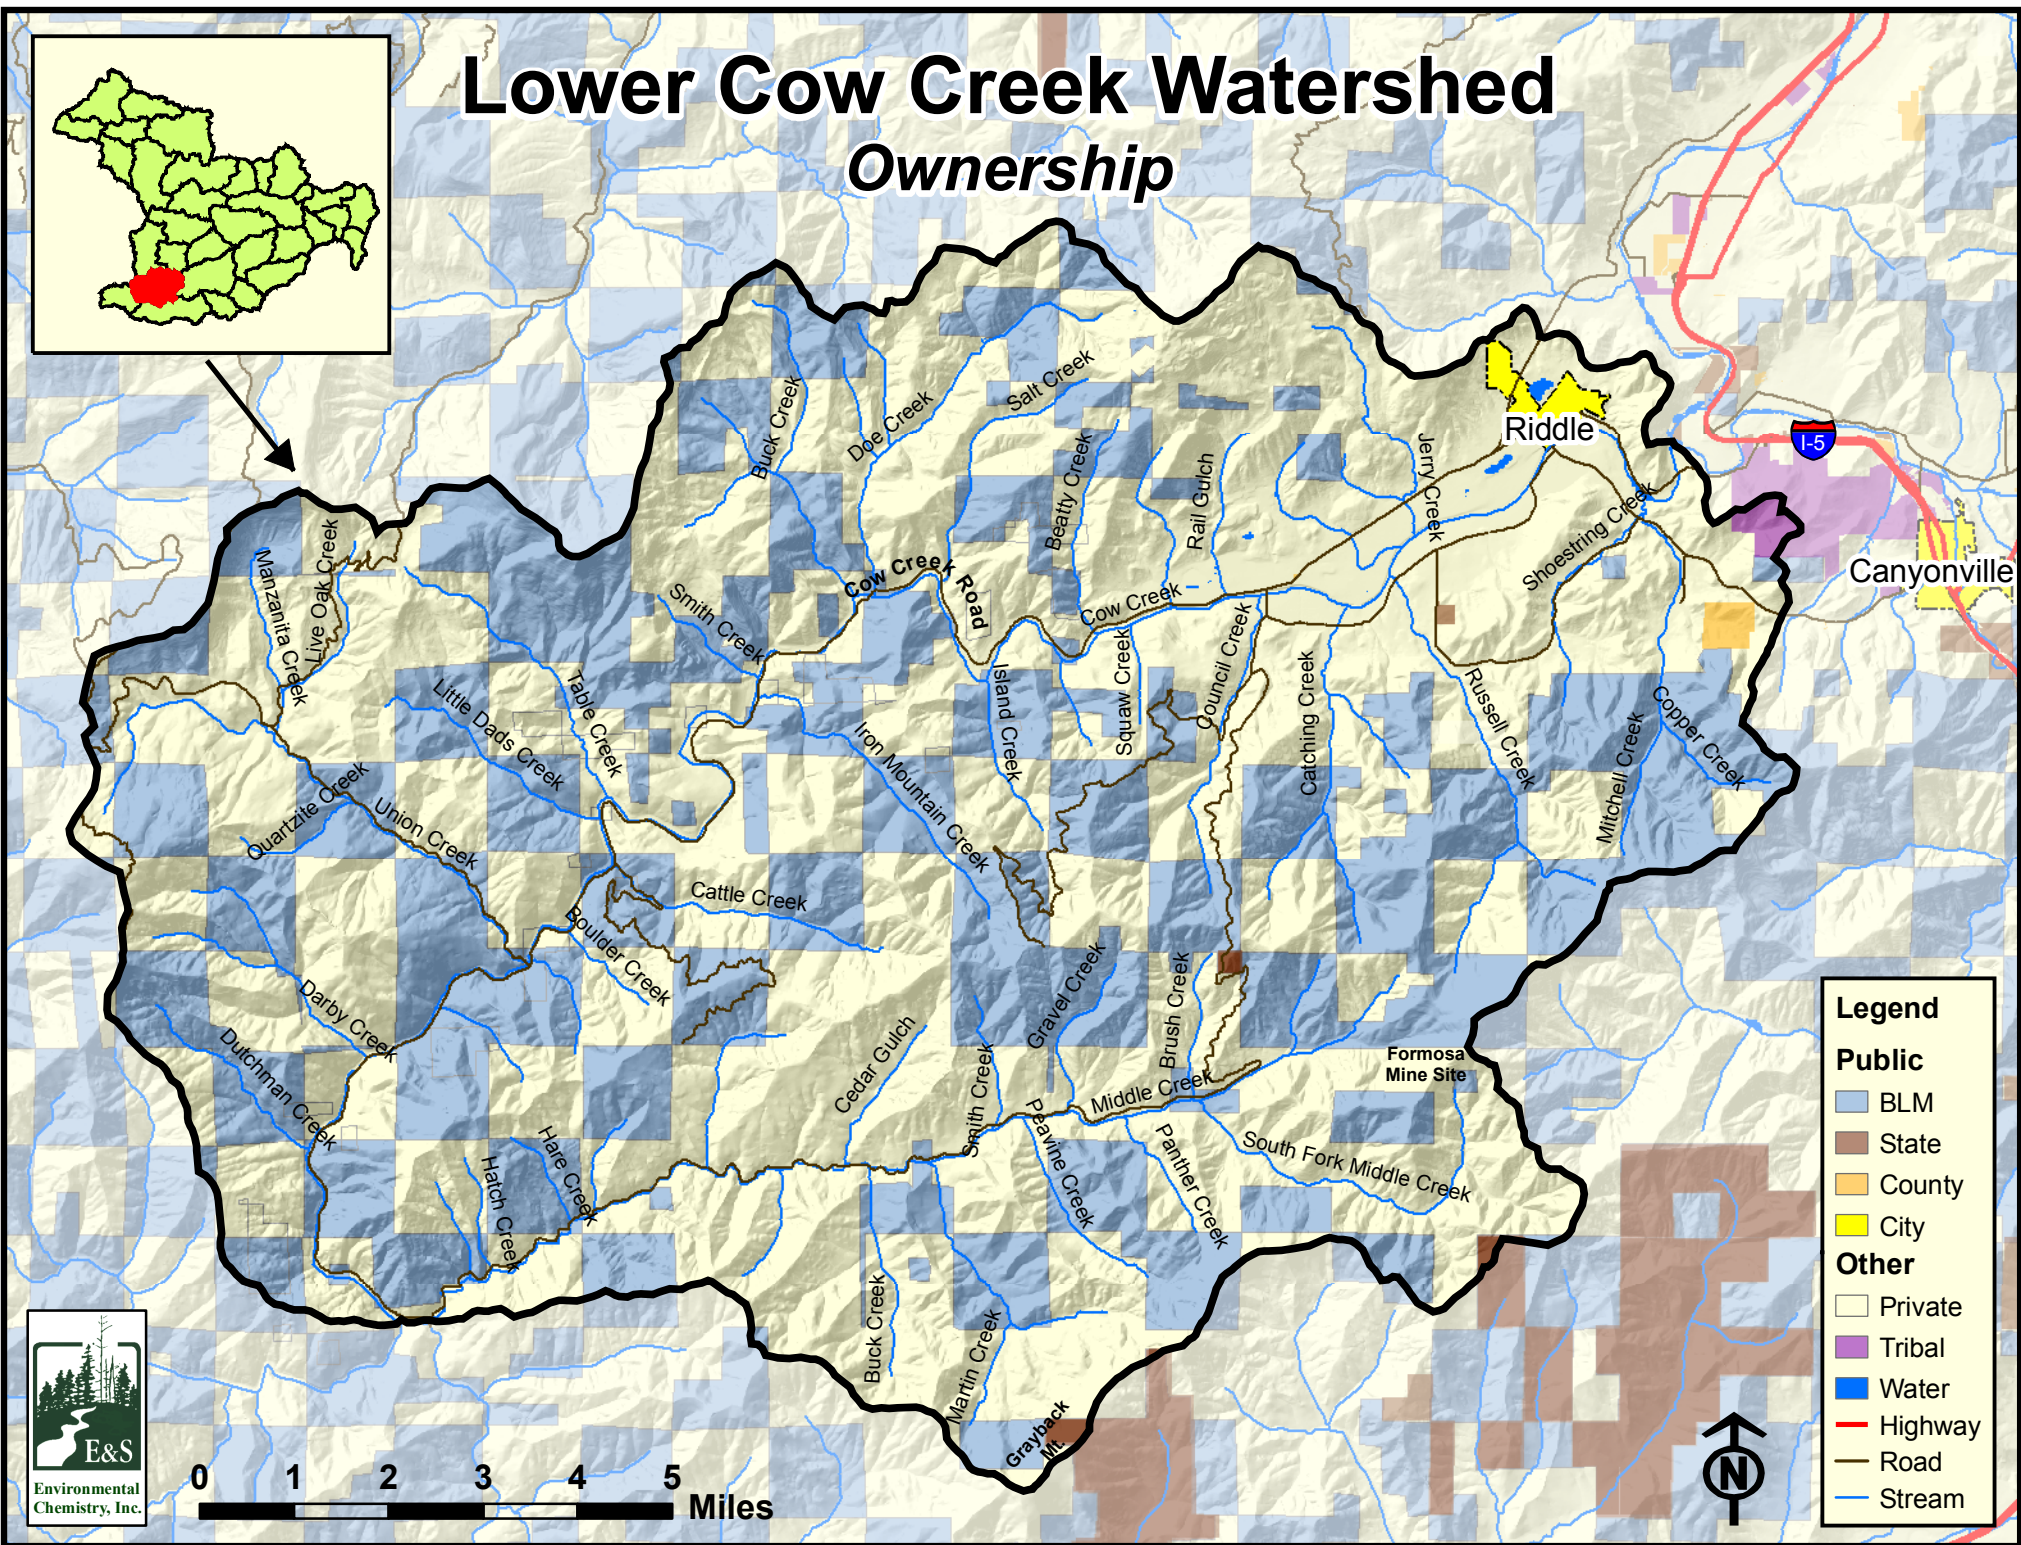

# Lower Cow Creek Watershed Ownership

**Legend**

**Public**

- BLM
- State
- County
- City

**Other**

- Private
- Tribal
- Water
- Highway
- Road
- Stream

Riddle

Canyonville

Formosa Mine Site

Grayback Mt.

Manzanita Creek

Live Oak Creek

Quartzite Creek

Union Creek

Darby Creek

Dutchman Creek

Hatch Creek

Hare Creek

Boulder Creek

Cattle Creek

Table Creek

Little Dads Creek

Smith Creek

Buck Creek

Catching Creek

Jerry Creek

Shoestring Creek

Russell Creek

Mitchell Creek

Copper Creek

I-5