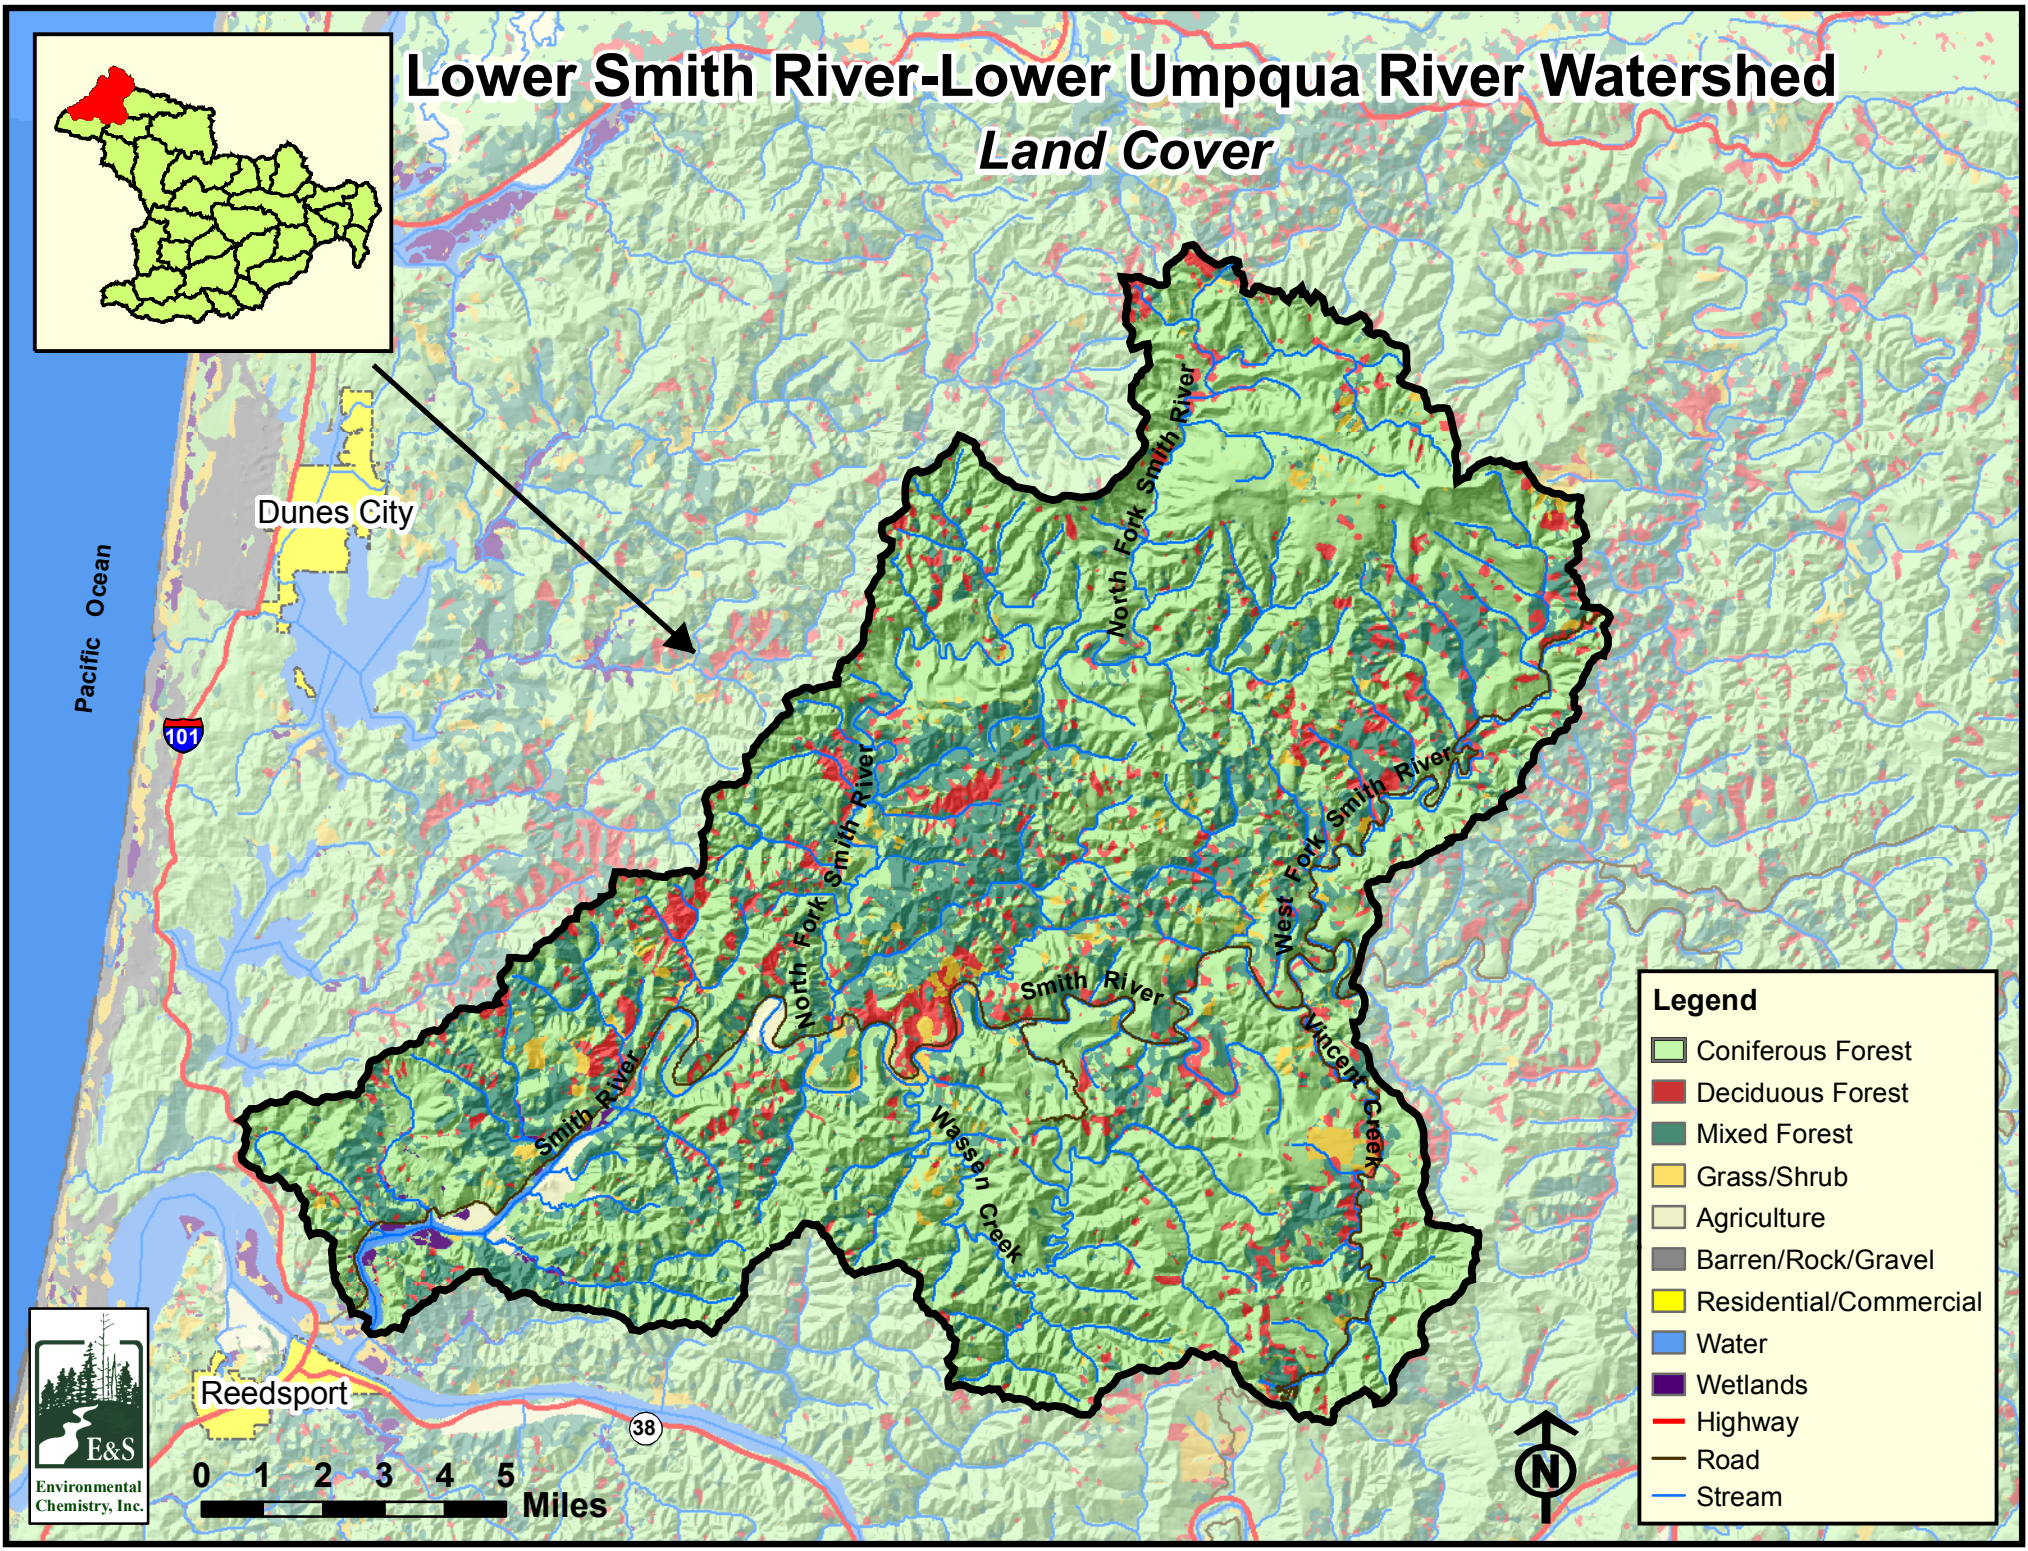

# Lower Smith River-Lower Umpqua River Watershed Land Cover

Legend	
	Coniferous Forest
	Deciduous Forest
	Mixed Forest
	Grass/Shrub
	Agriculture
	Barren/Rock/Gravel
	Residential/Commercial
	Water
	Wetlands
	Highway
	Road
	Stream

0 1 2 3 4 5  
Miles