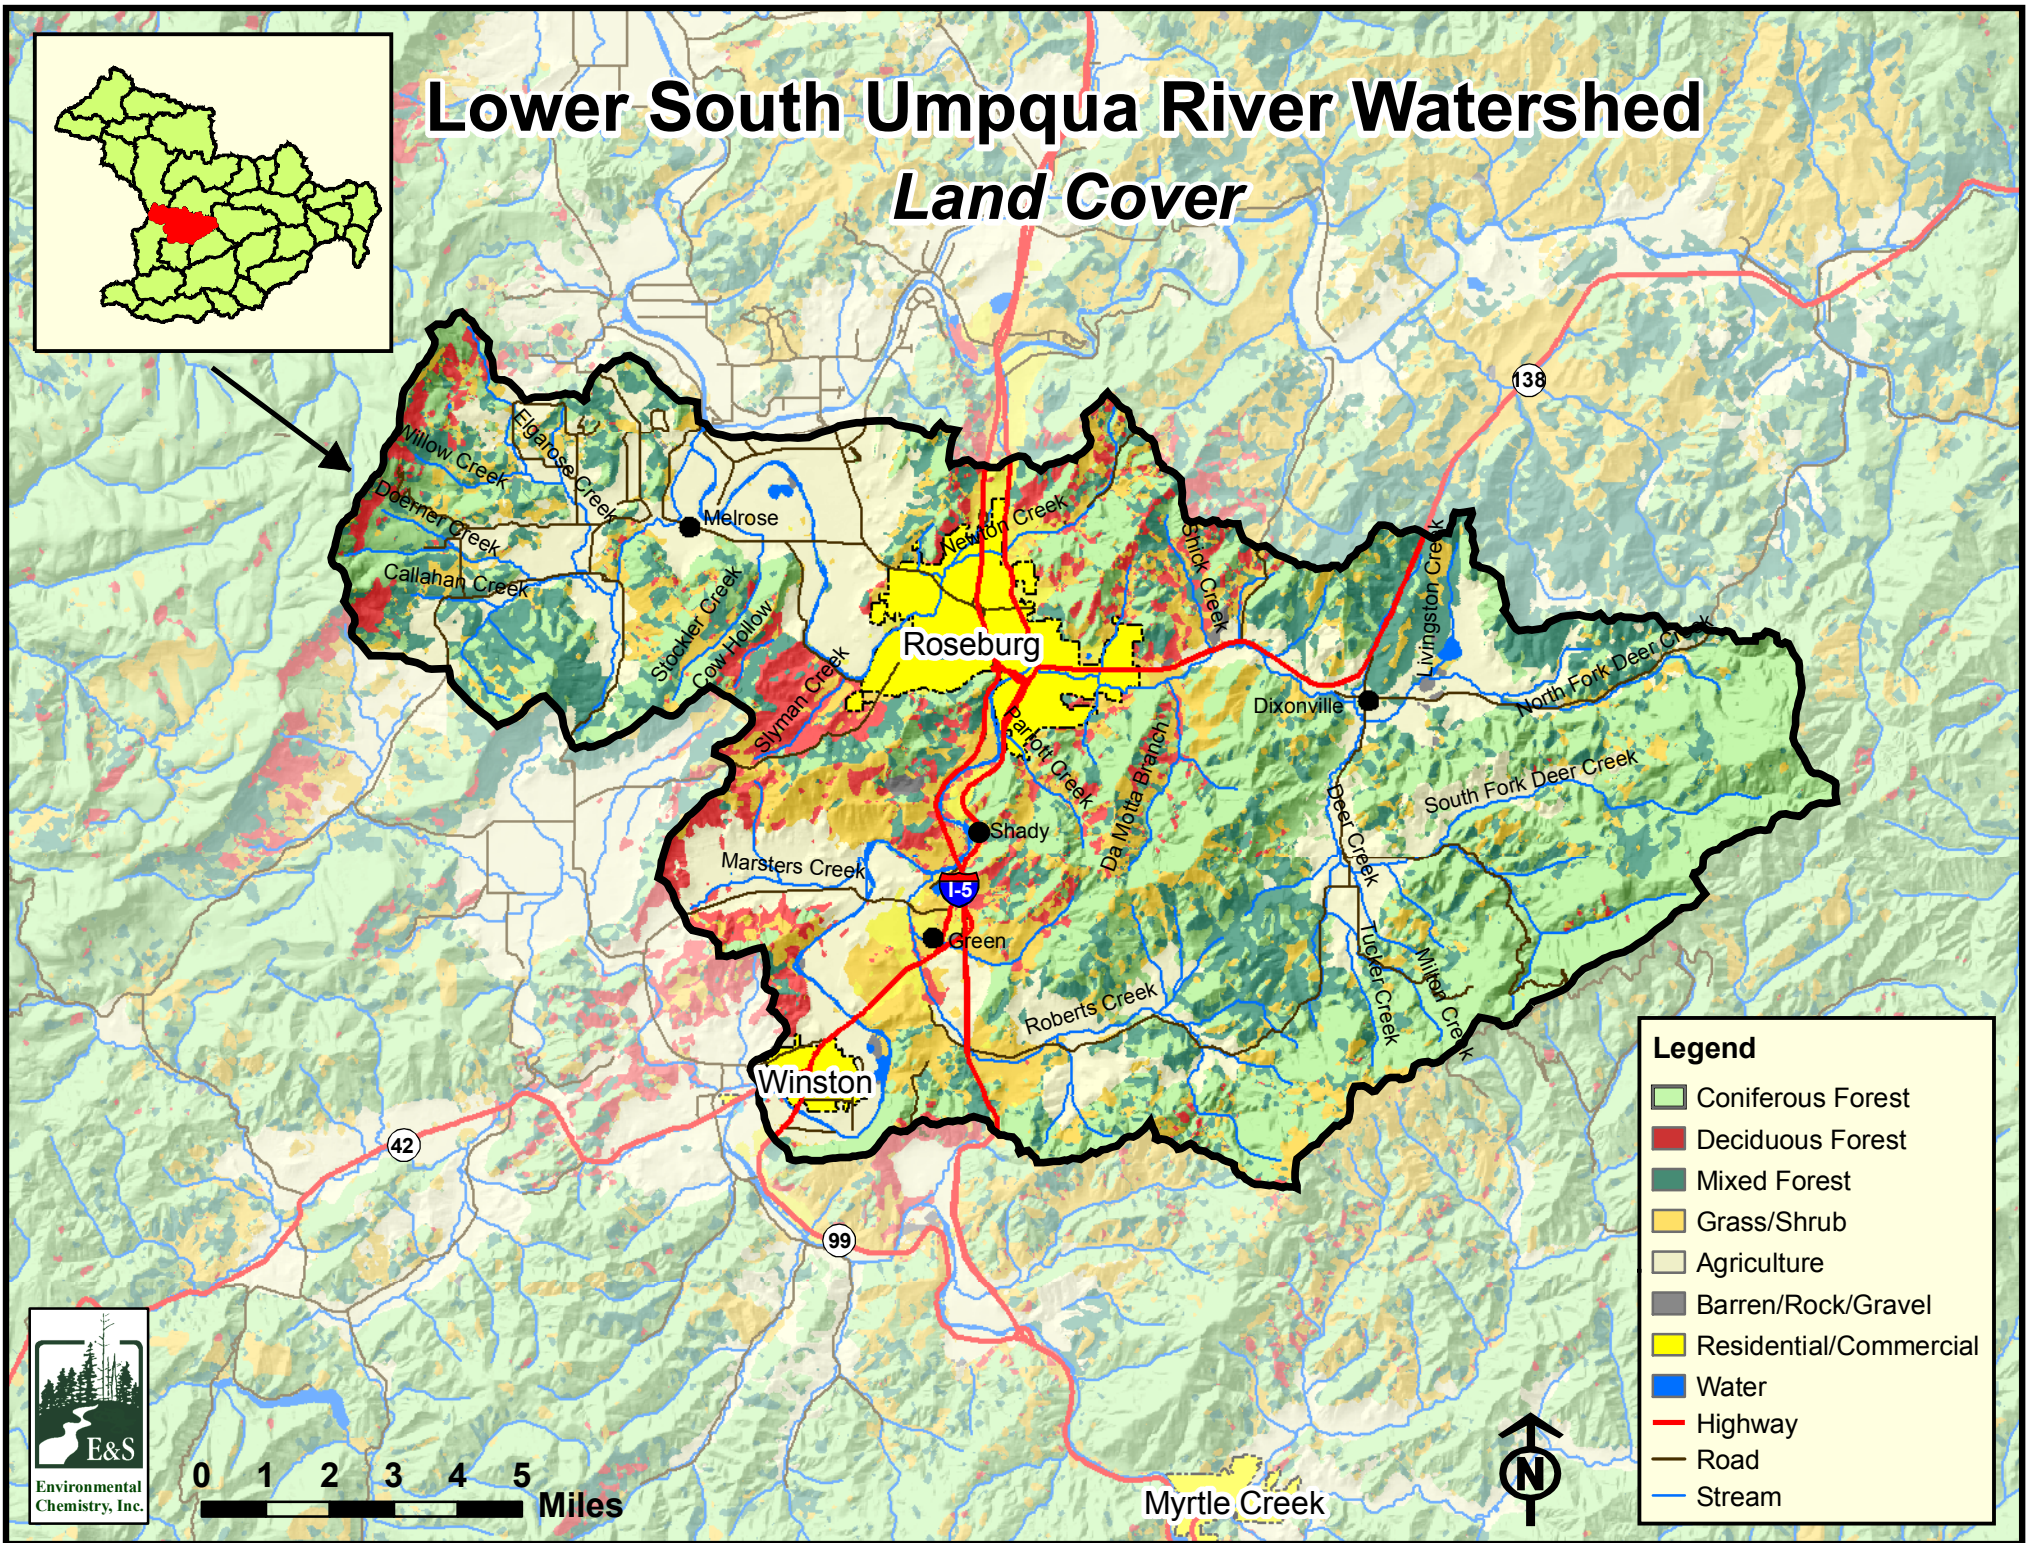

Lower South Umpqua River Watershed Land Cover

Legend

- Coniferous Forest
- Deciduous Forest
- Mixed Forest
- Grass/Shrub
- Agriculture
- Barren/Rock/Gravel
- Residential/Commercial
- Water
- Highway
- Road
- Stream