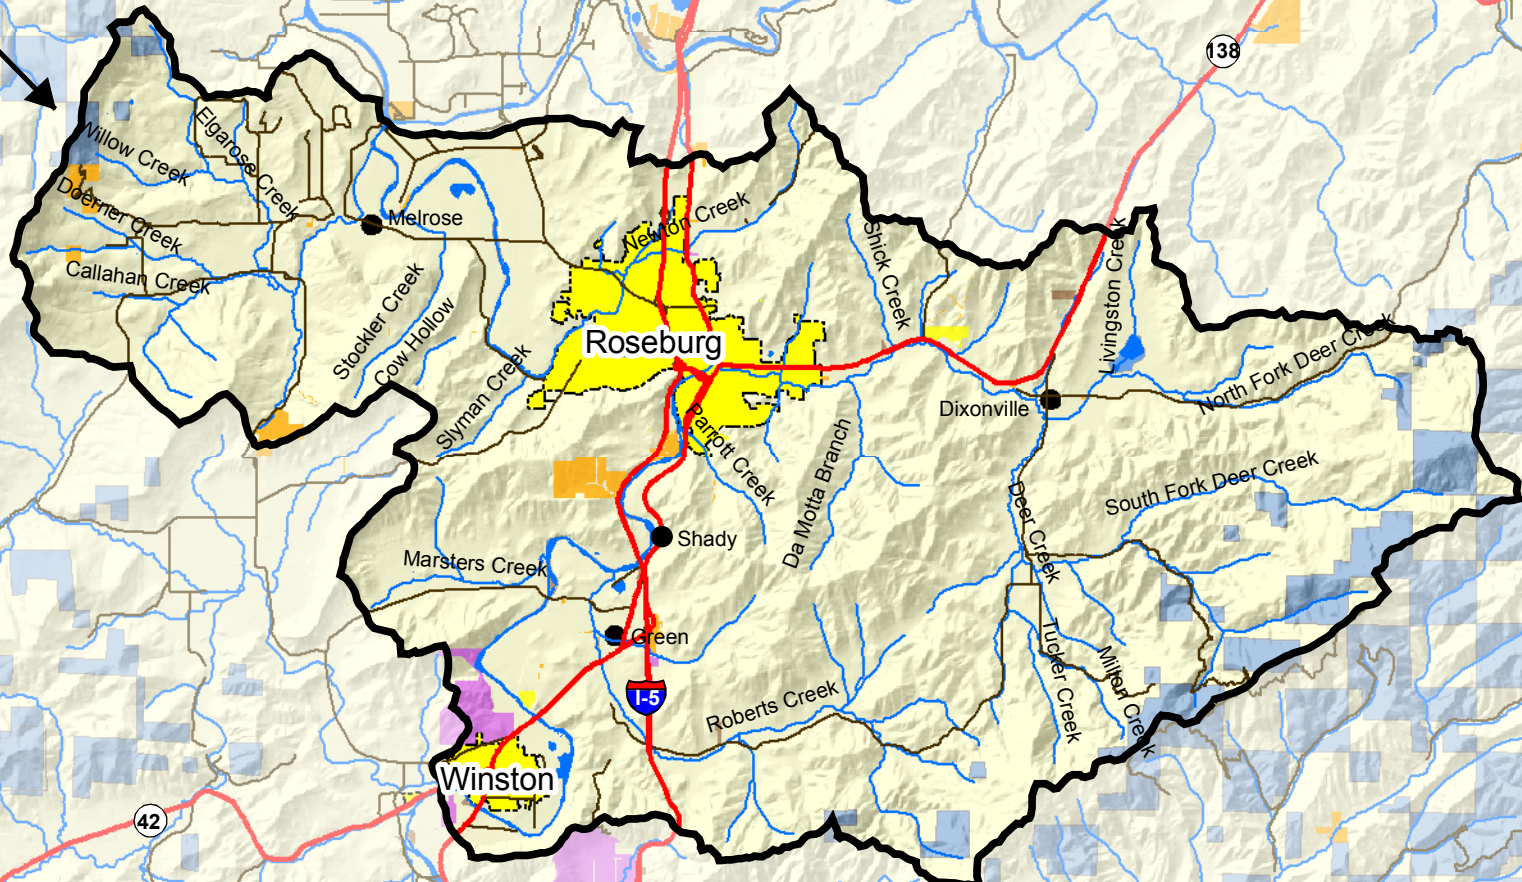

Lower South Umpqua River Watershed Ownership

Legend

Public

- BLM
- County
- City

Other

- Private
- Tribal
- Water
- Highway
- Road
- Stream