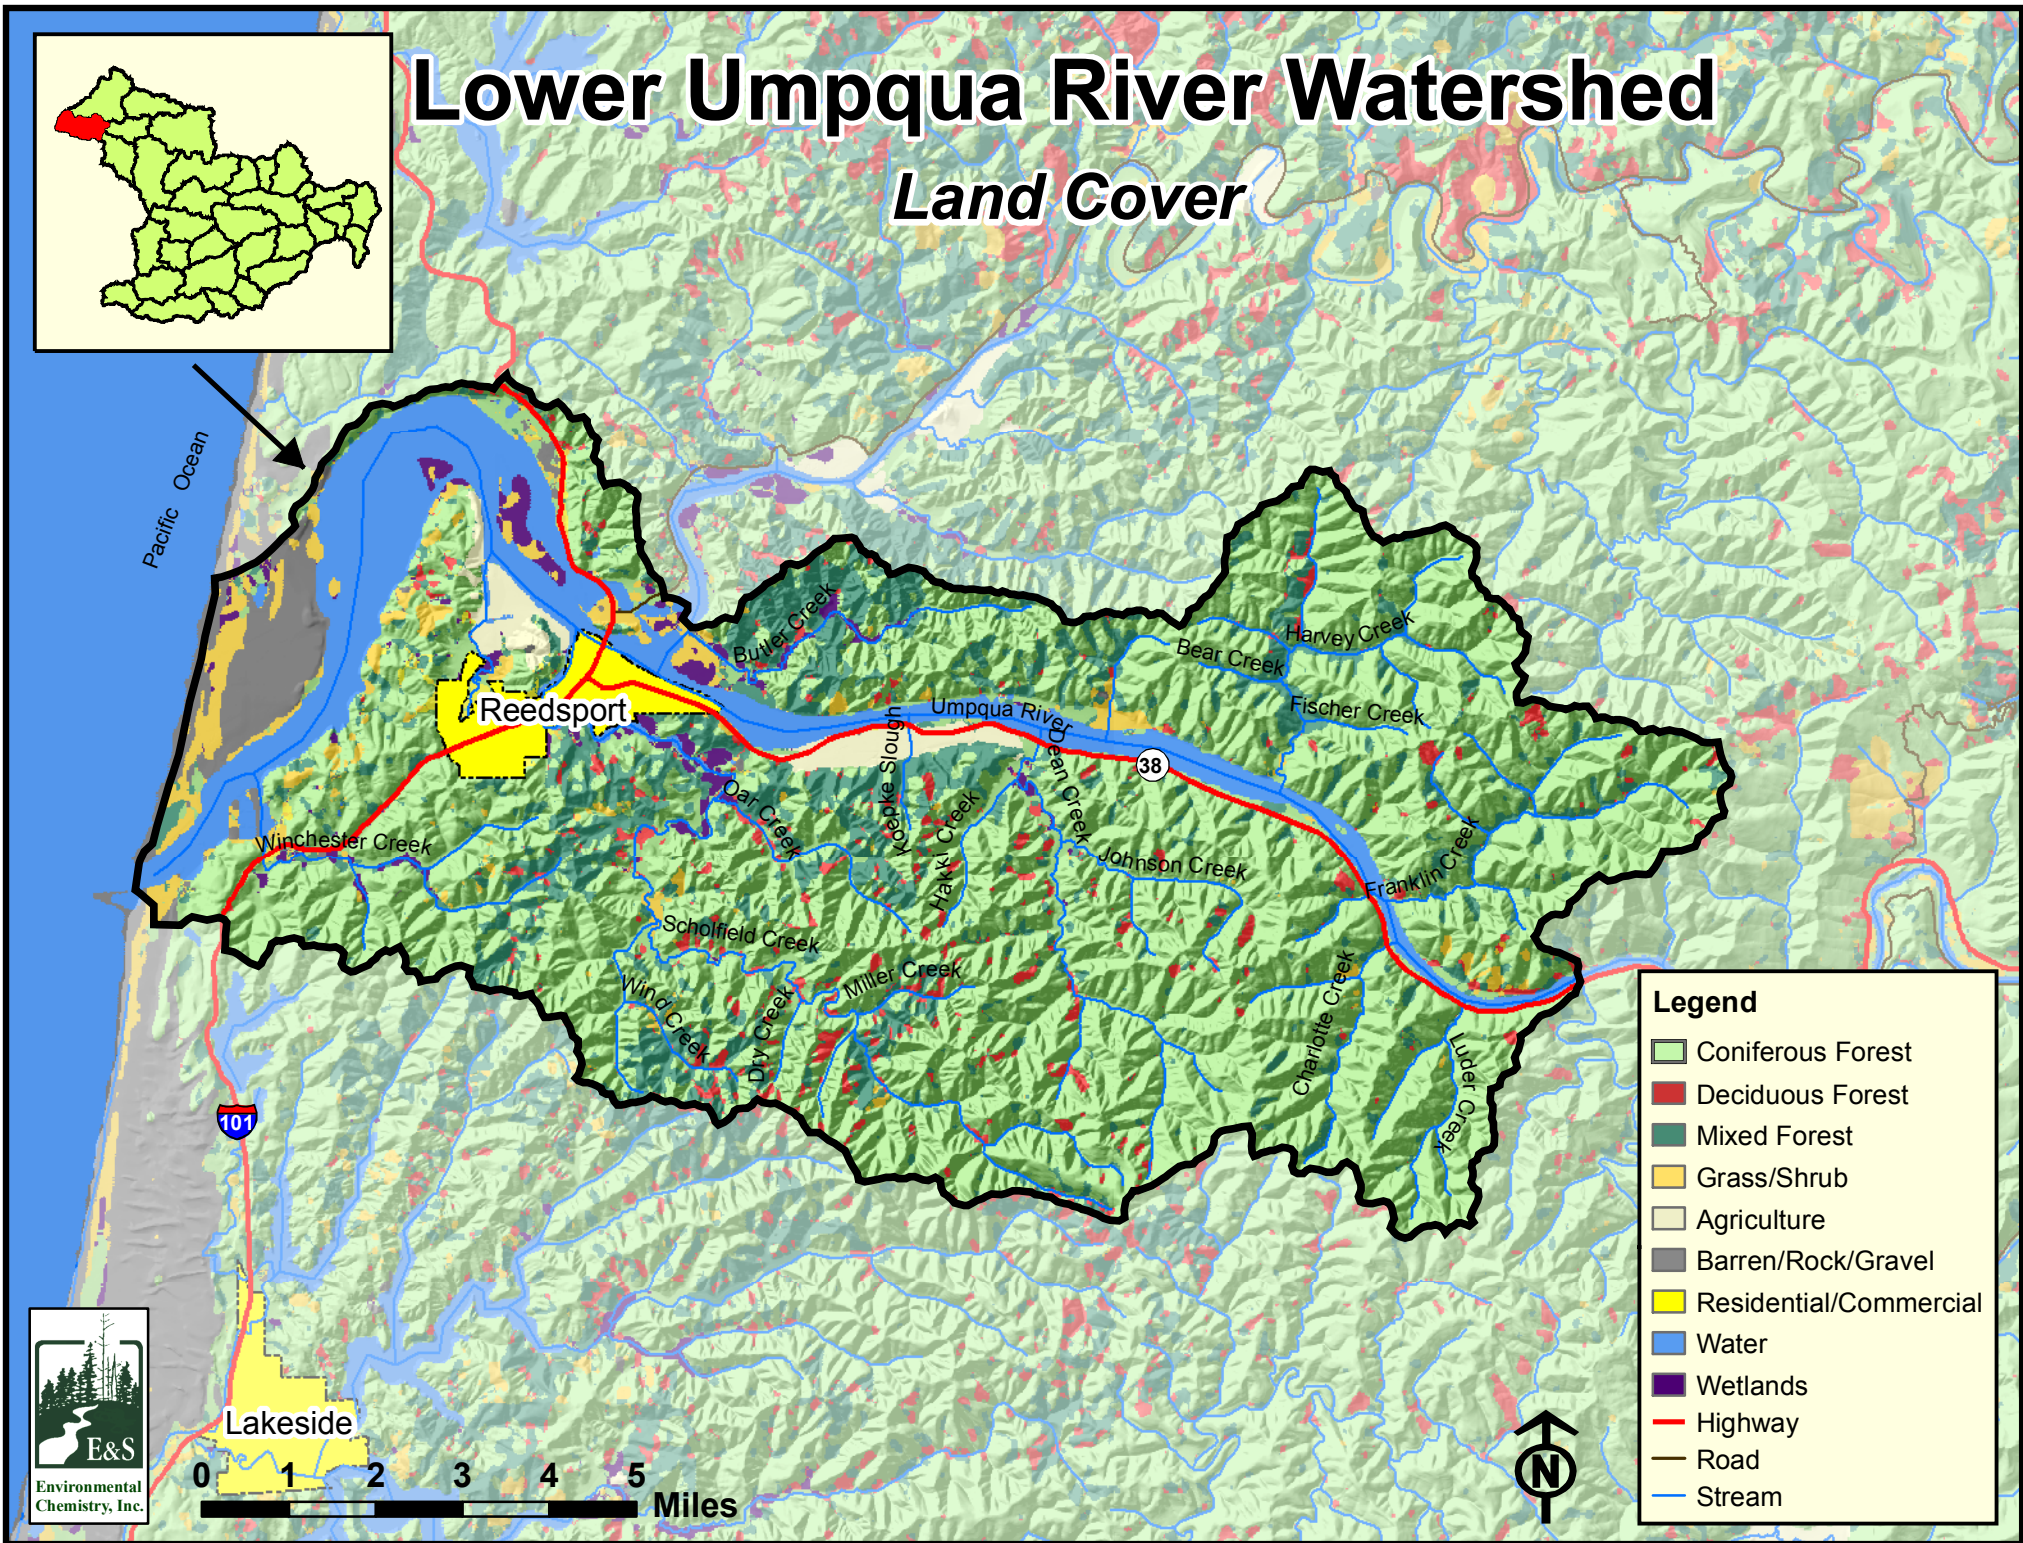

Lower Umpqua River Watershed

Land Cover

Legend

- Coniferous Forest
- Deciduous Forest
- Mixed Forest
- Grass/Shrub
- Agriculture
- Barren/Rock/Gravel
- Residential/Commercial
- Water
- Wetlands
- Highway
- Road
- Stream

Lakeside

0 1 2 3 4 5 Miles