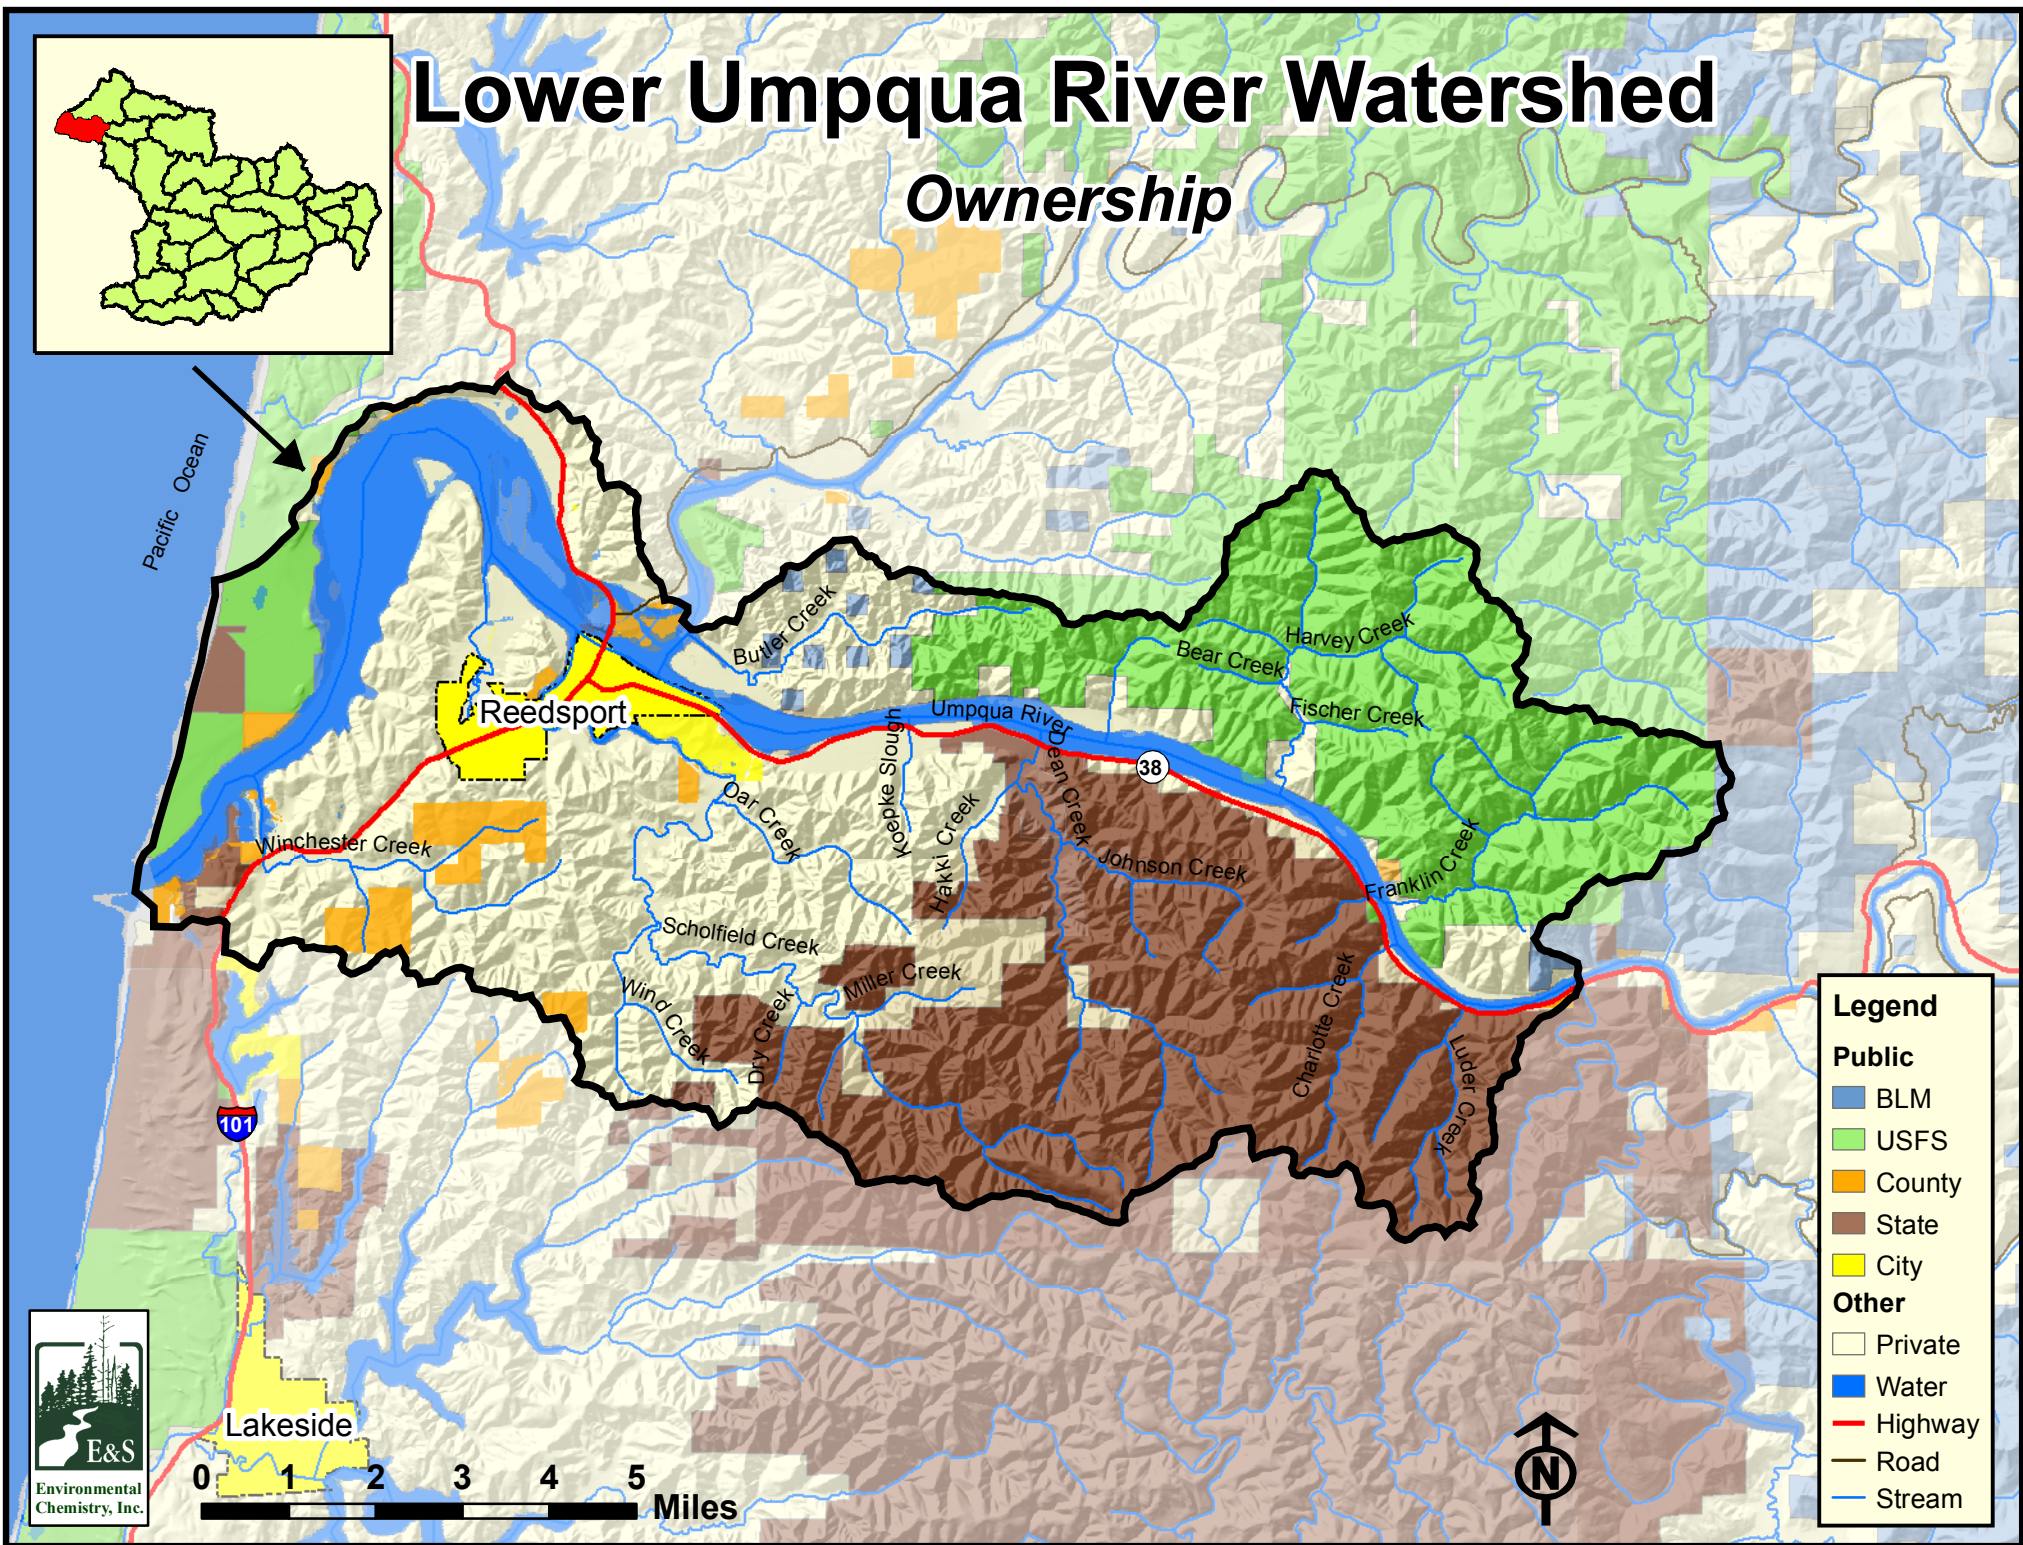

Lower Umpqua River Watershed

Ownership

Legend	
Public	
■	BLM
■	USFS
■	County
■	State
■	City
Other	
■	Private
■	Water
—	Highway
—	Road
—	Stream

0 1 2 3 4 5 Miles

Lakeside

Reedsport

Pacific Ocean

Winchester Creek

Butler Creek

Oar Creek

Scholfield Creek

Wind Creek

Dry Creek

Miller Creek

Slope Slough

Hakki Creek

Umpqua River

Johnson Creek

38

Charlotte Creek

Franklin Creek

Umpqua River

Bear Creek

Fischer Creek

Harvey Creek

Lakeside