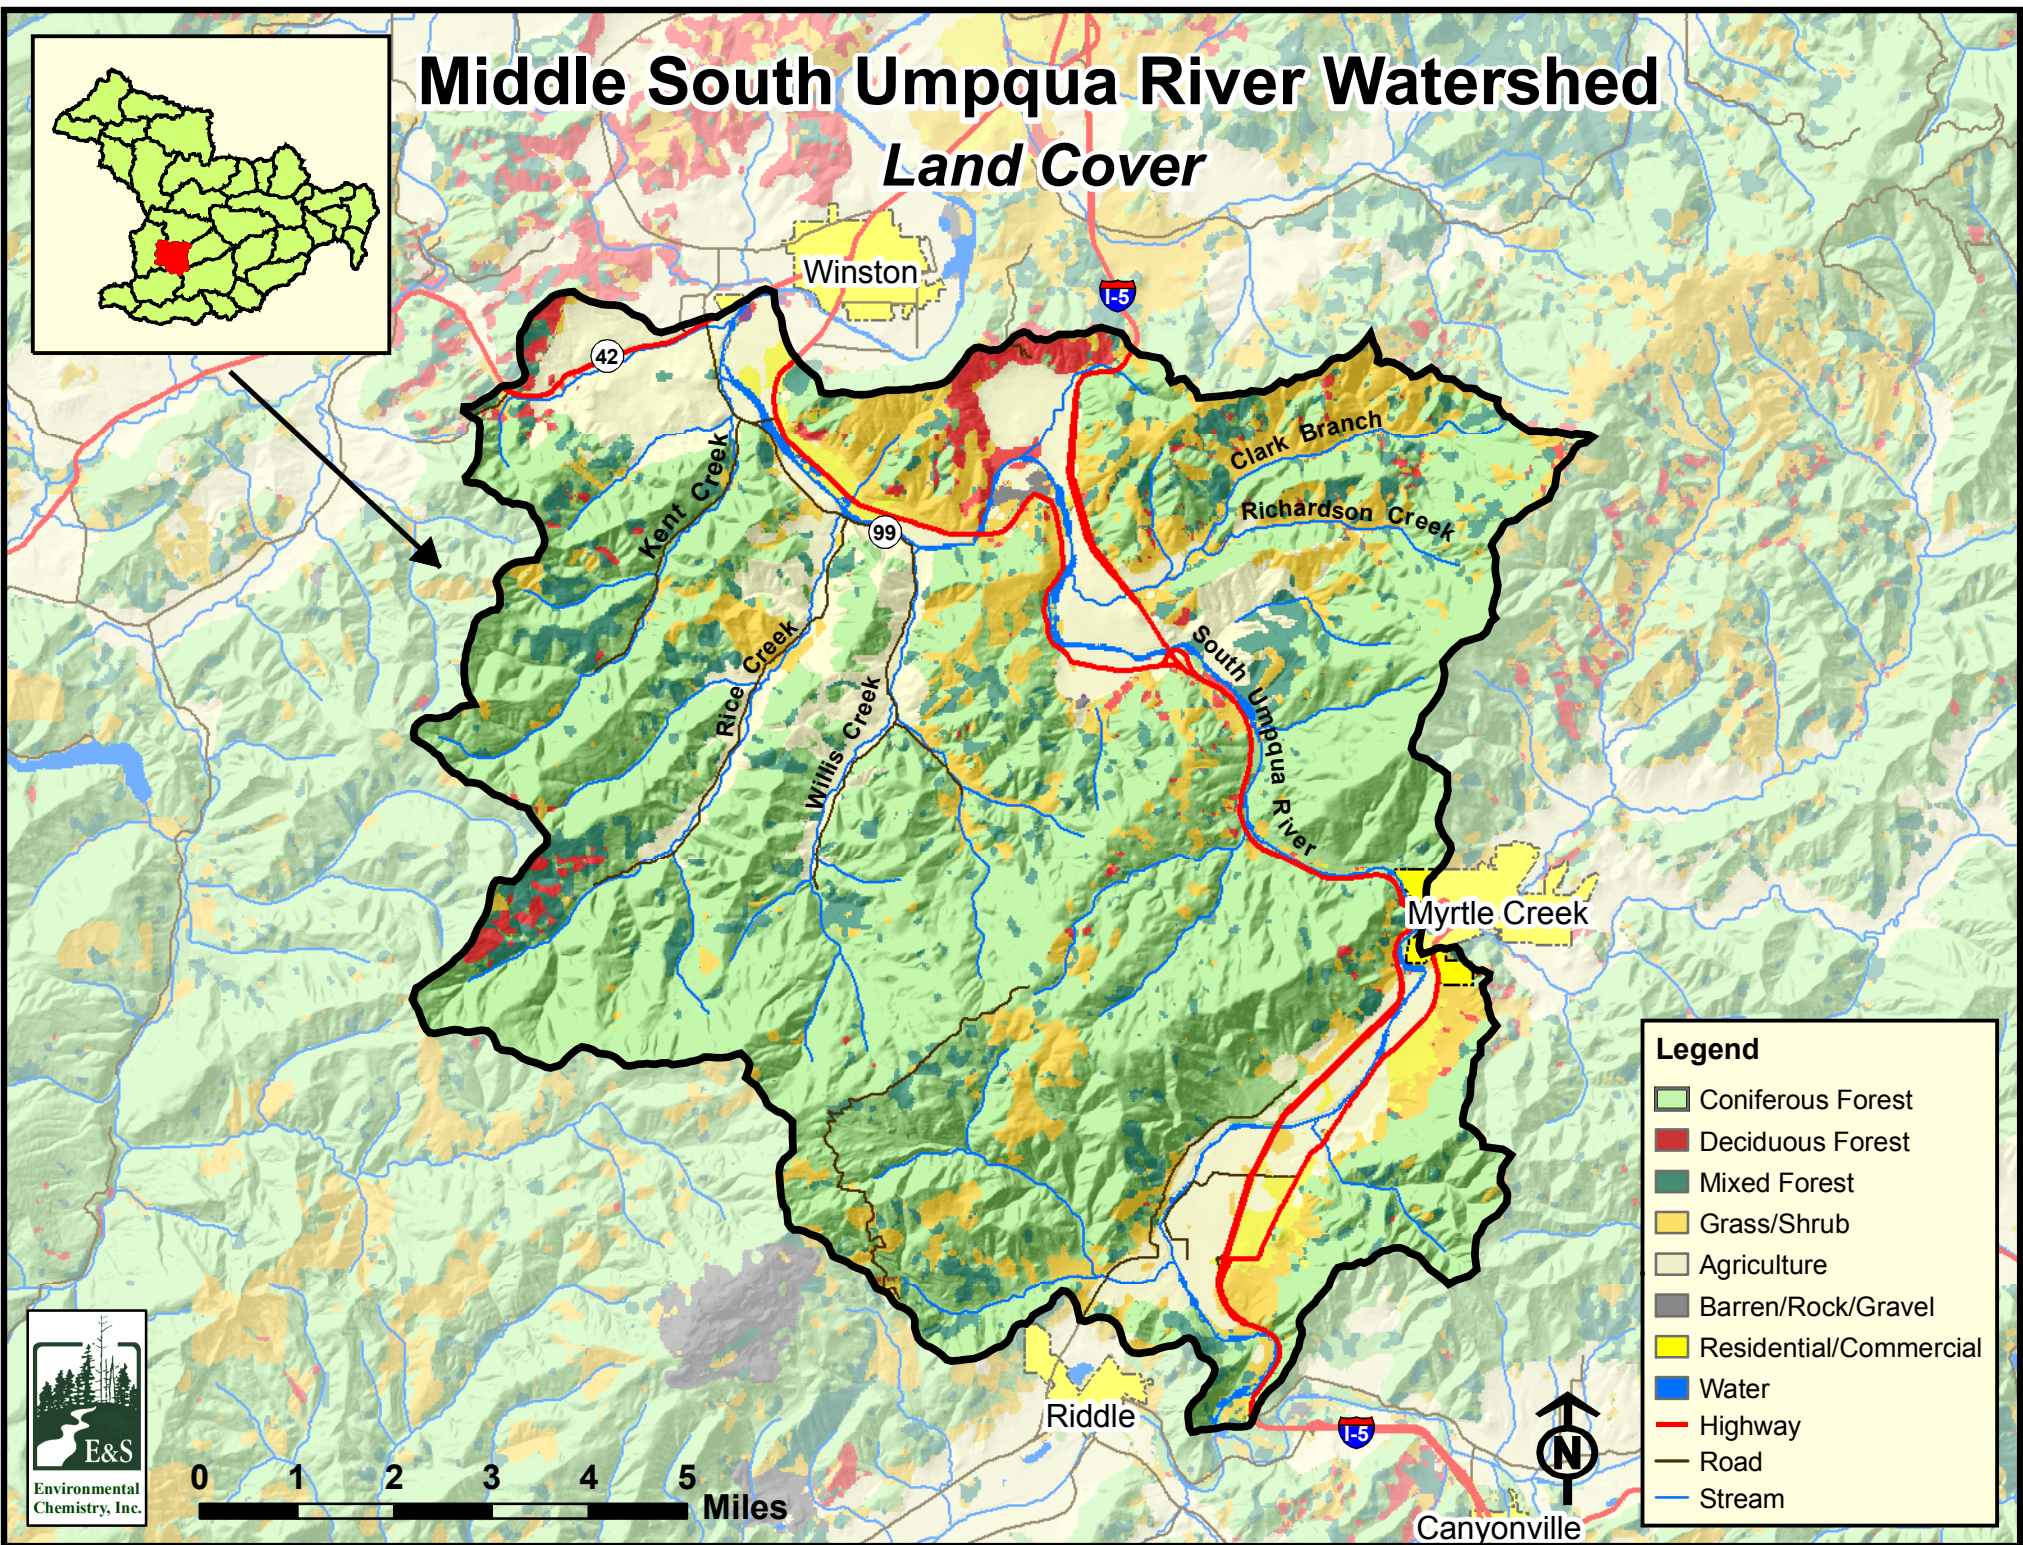

Middle South Umpqua River Watershed Land Cover

Legend

- Coniferous Forest
- Deciduous Forest
- Mixed Forest
- Grass/Shrub
- Agriculture
- Barren/Rock/Gravel
- Residential/Commercial
- Water
- Highway
- Road
- Stream