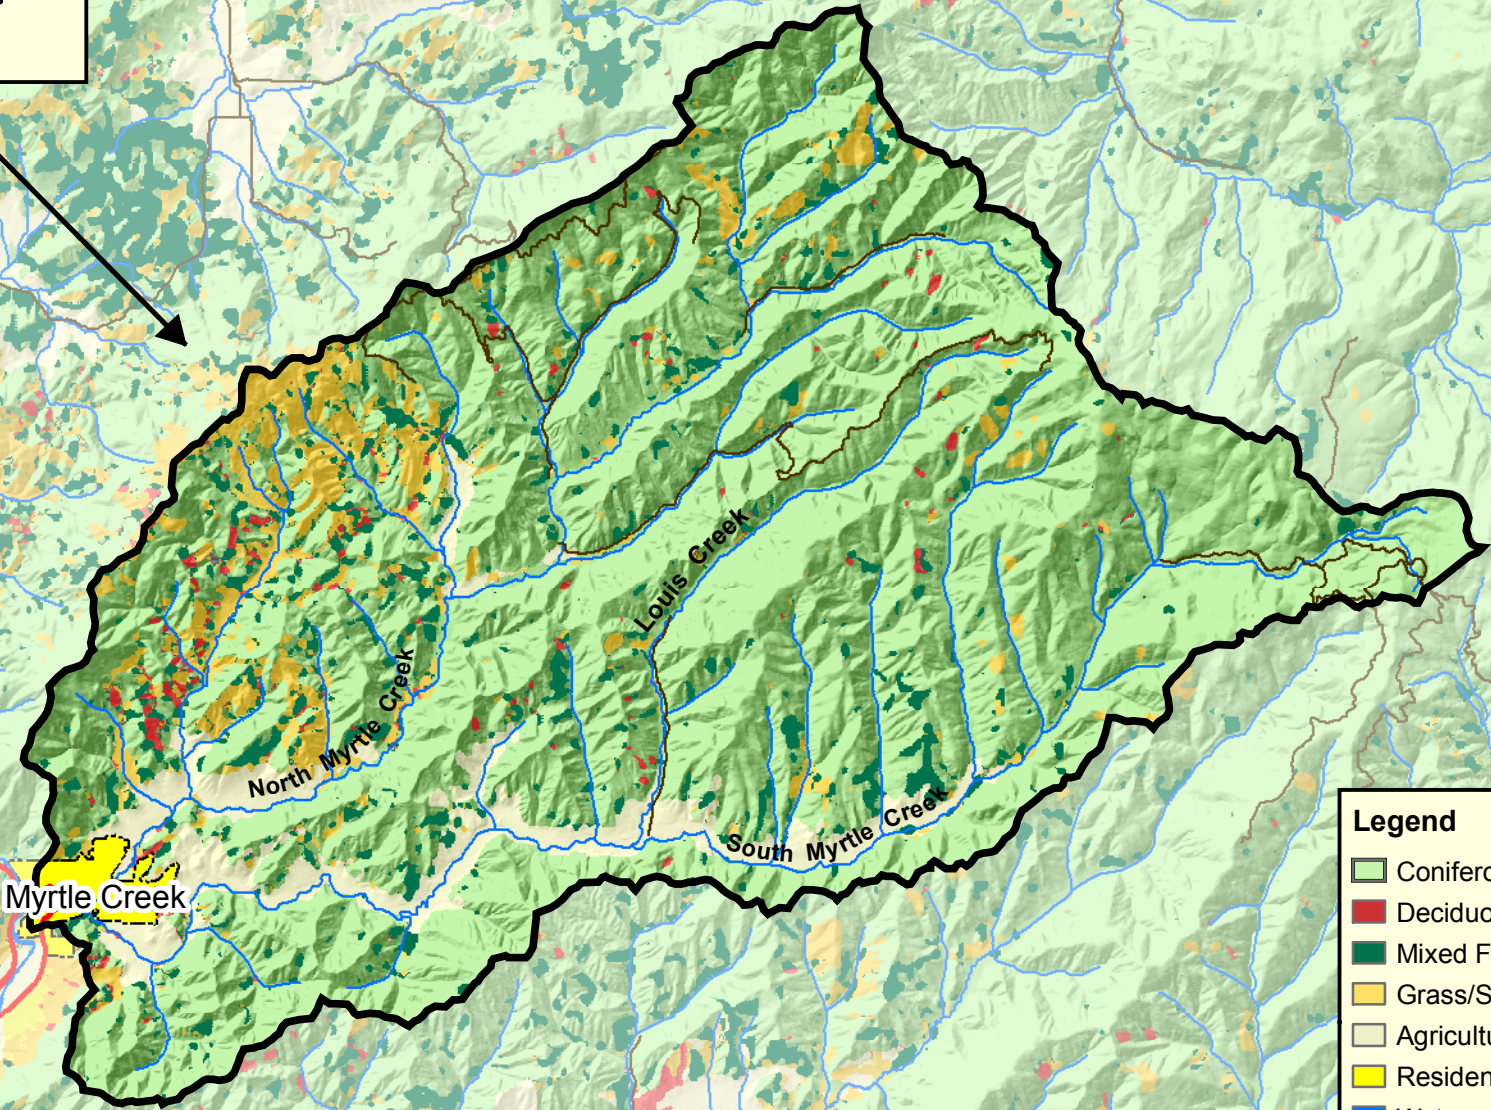

# Myrtle Creek Watershed

## Land Cover

**Legend**

- Coniferous Forest
- Deciduous Forest
- Mixed Forest
- Grass/Shrub
- Agriculture
- Residential/Commercial
- Water
- Highway
- Road
- Stream