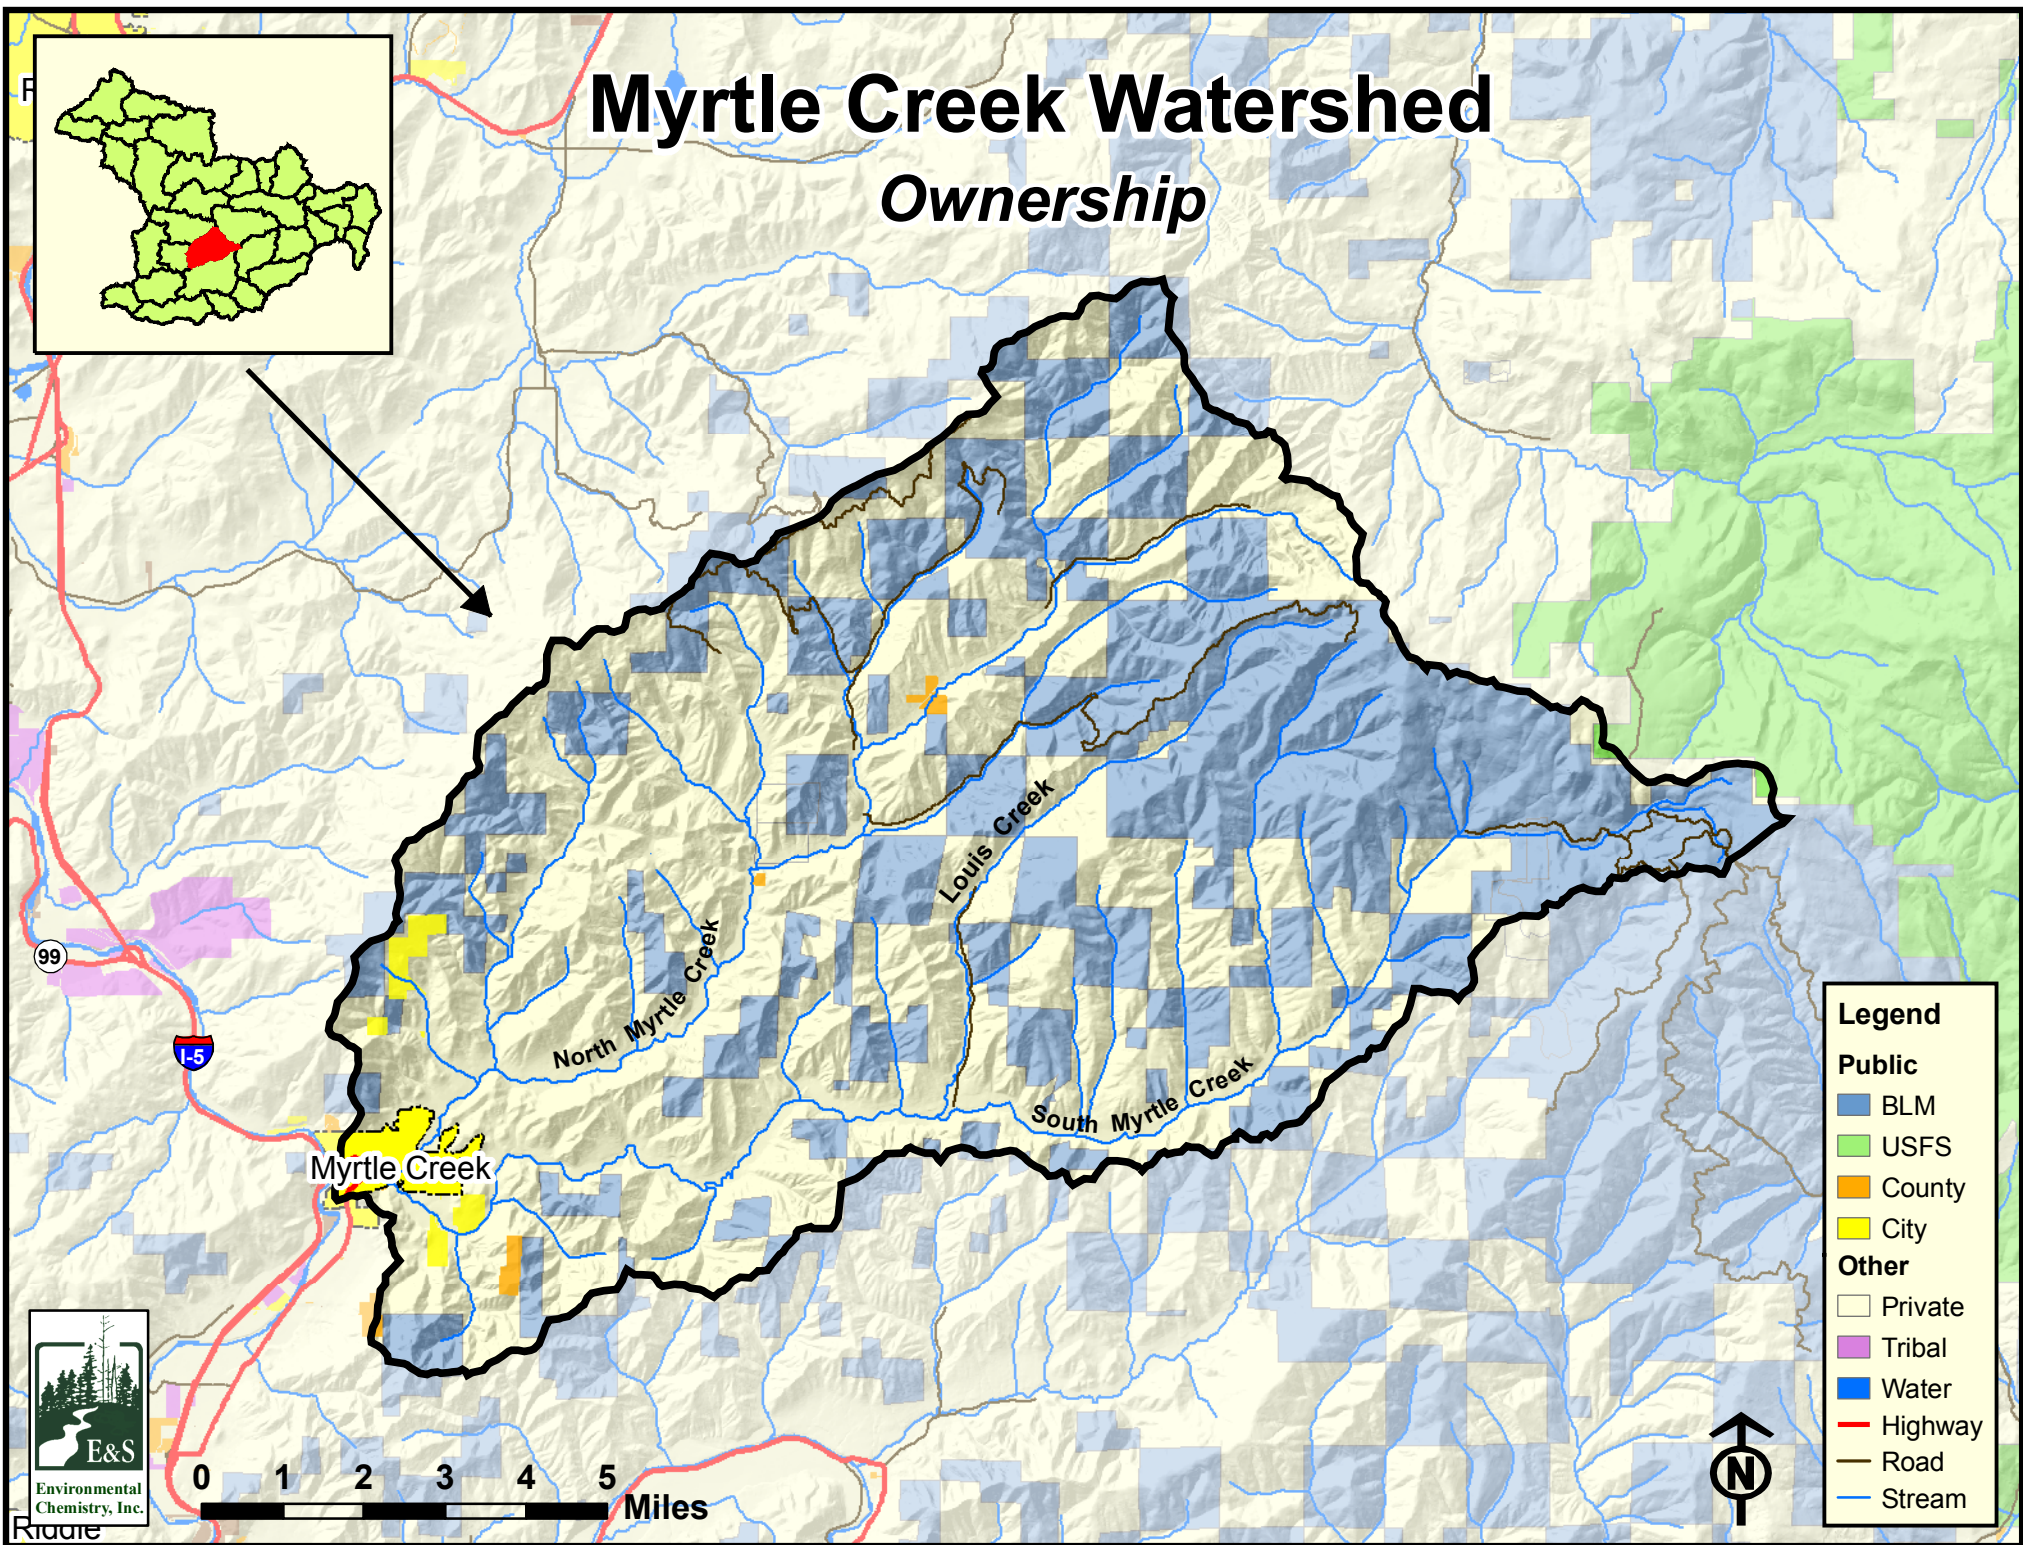

Myrtle Creek Watershed

Ownership

Legend

Public

- BLM
- USFS
- County
- City

Other

- Private
- Tribal
- Water
- Highway
- Road
- Stream

0 1 2 3 4 5 Miles