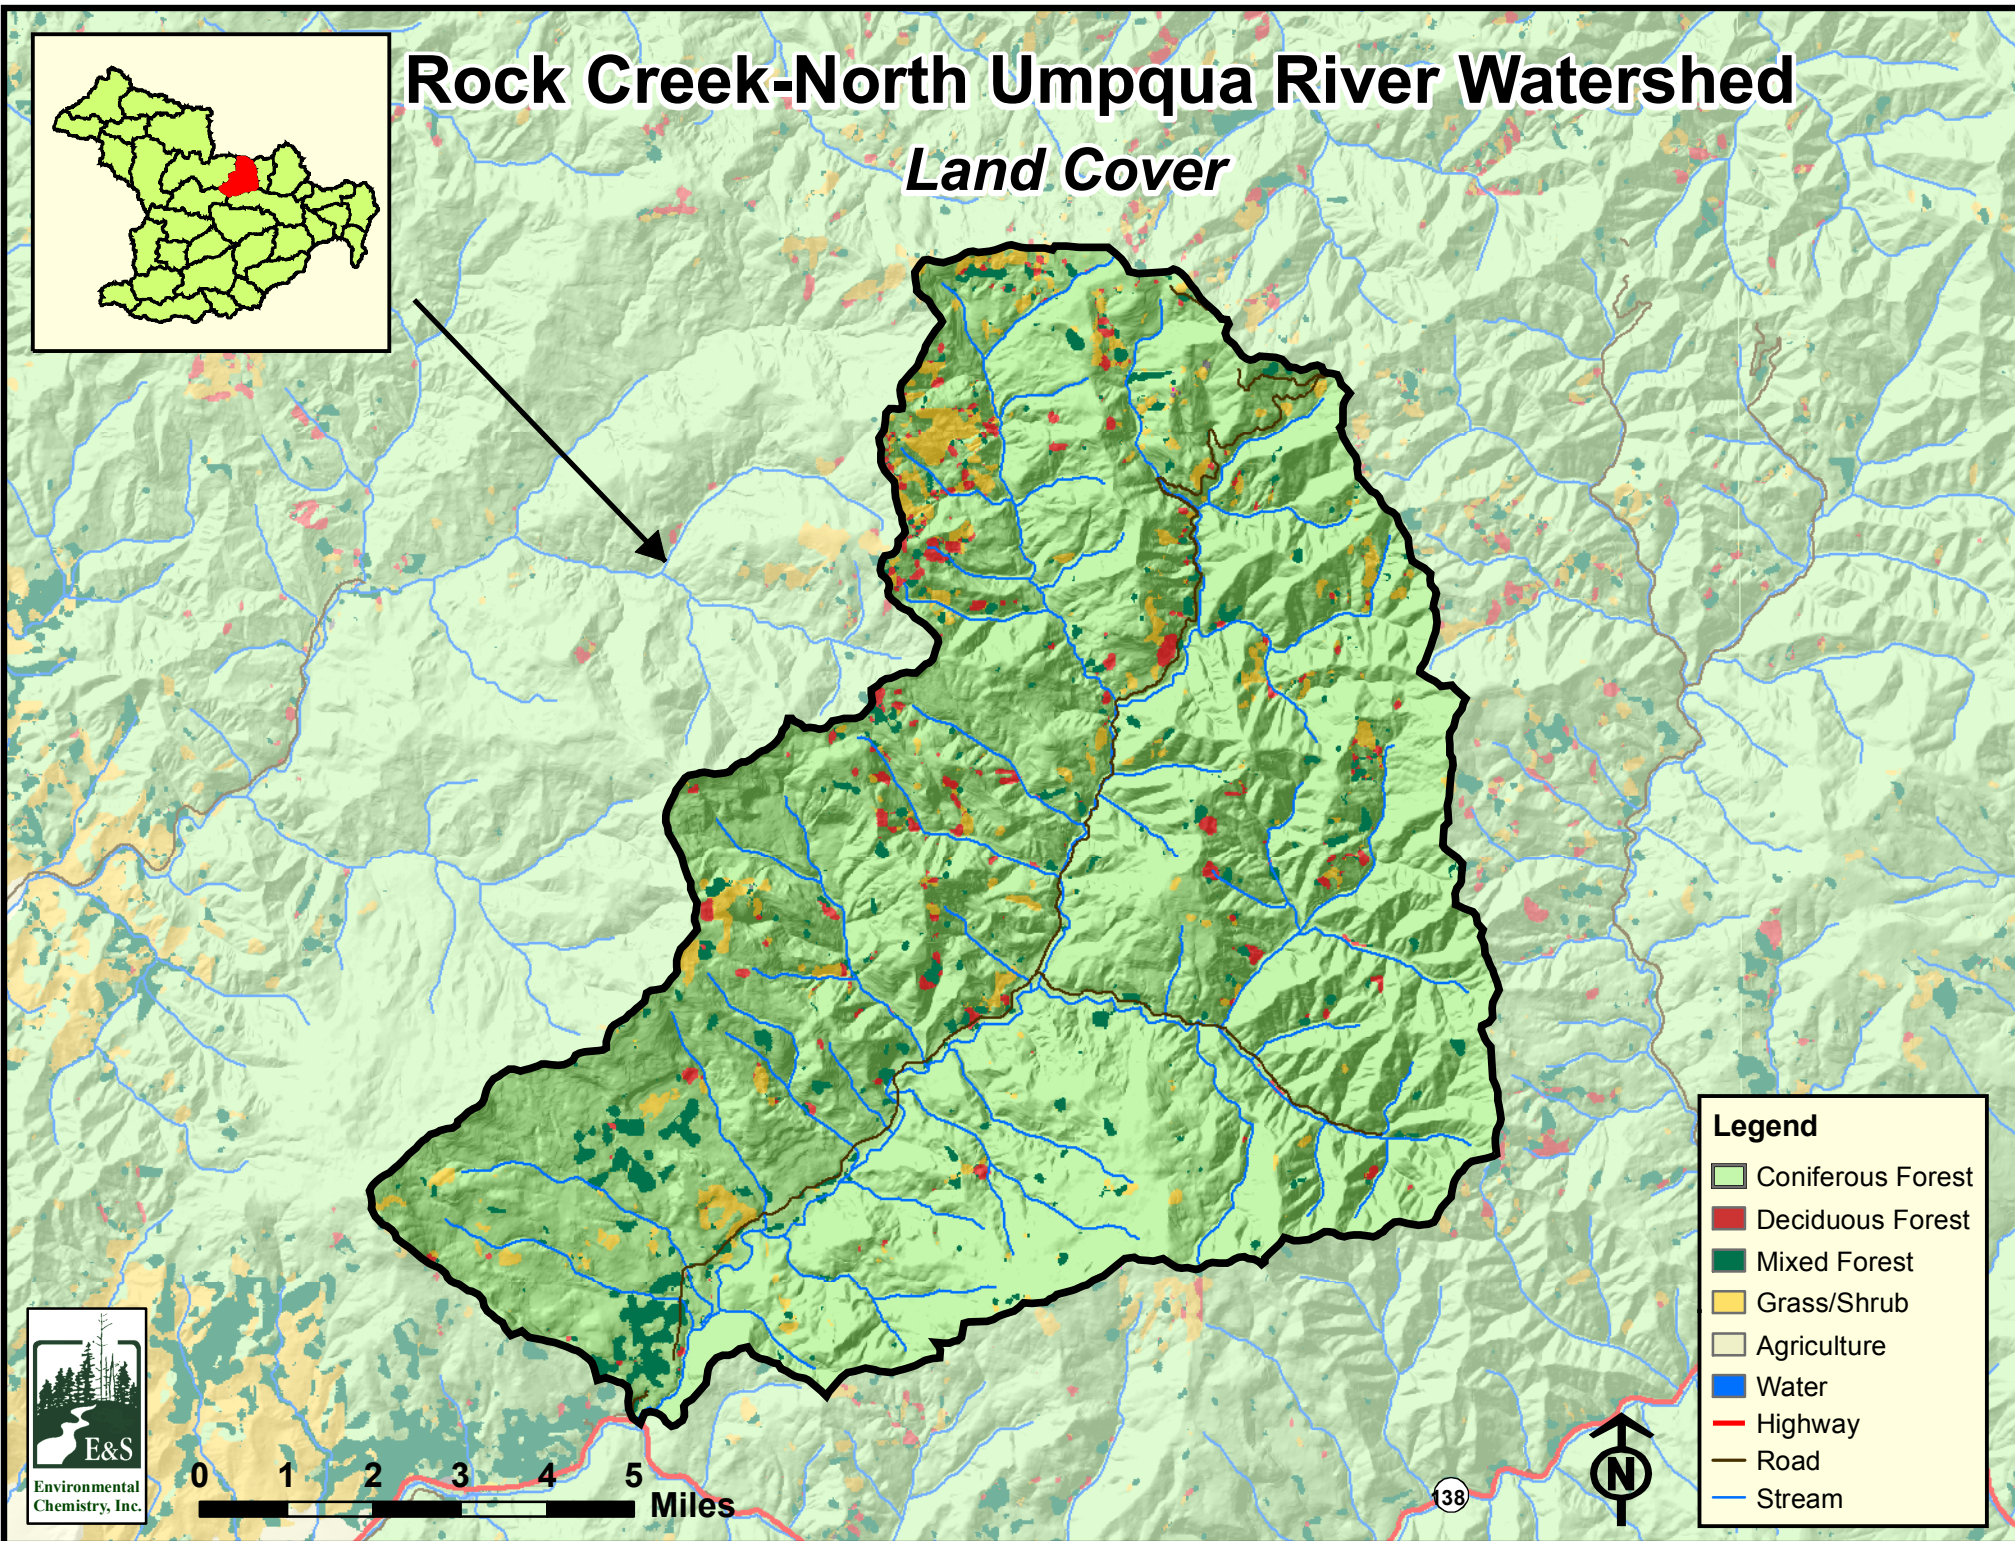

Rock Creek-North Umpqua River Watershed

Land Cover

Legend

- Coniferous Forest
- Deciduous Forest
- Mixed Forest
- Grass/Shrub
- Agriculture
- Water
- Highway
- Road
- Stream

0 1 2 3 4 5 Miles

138