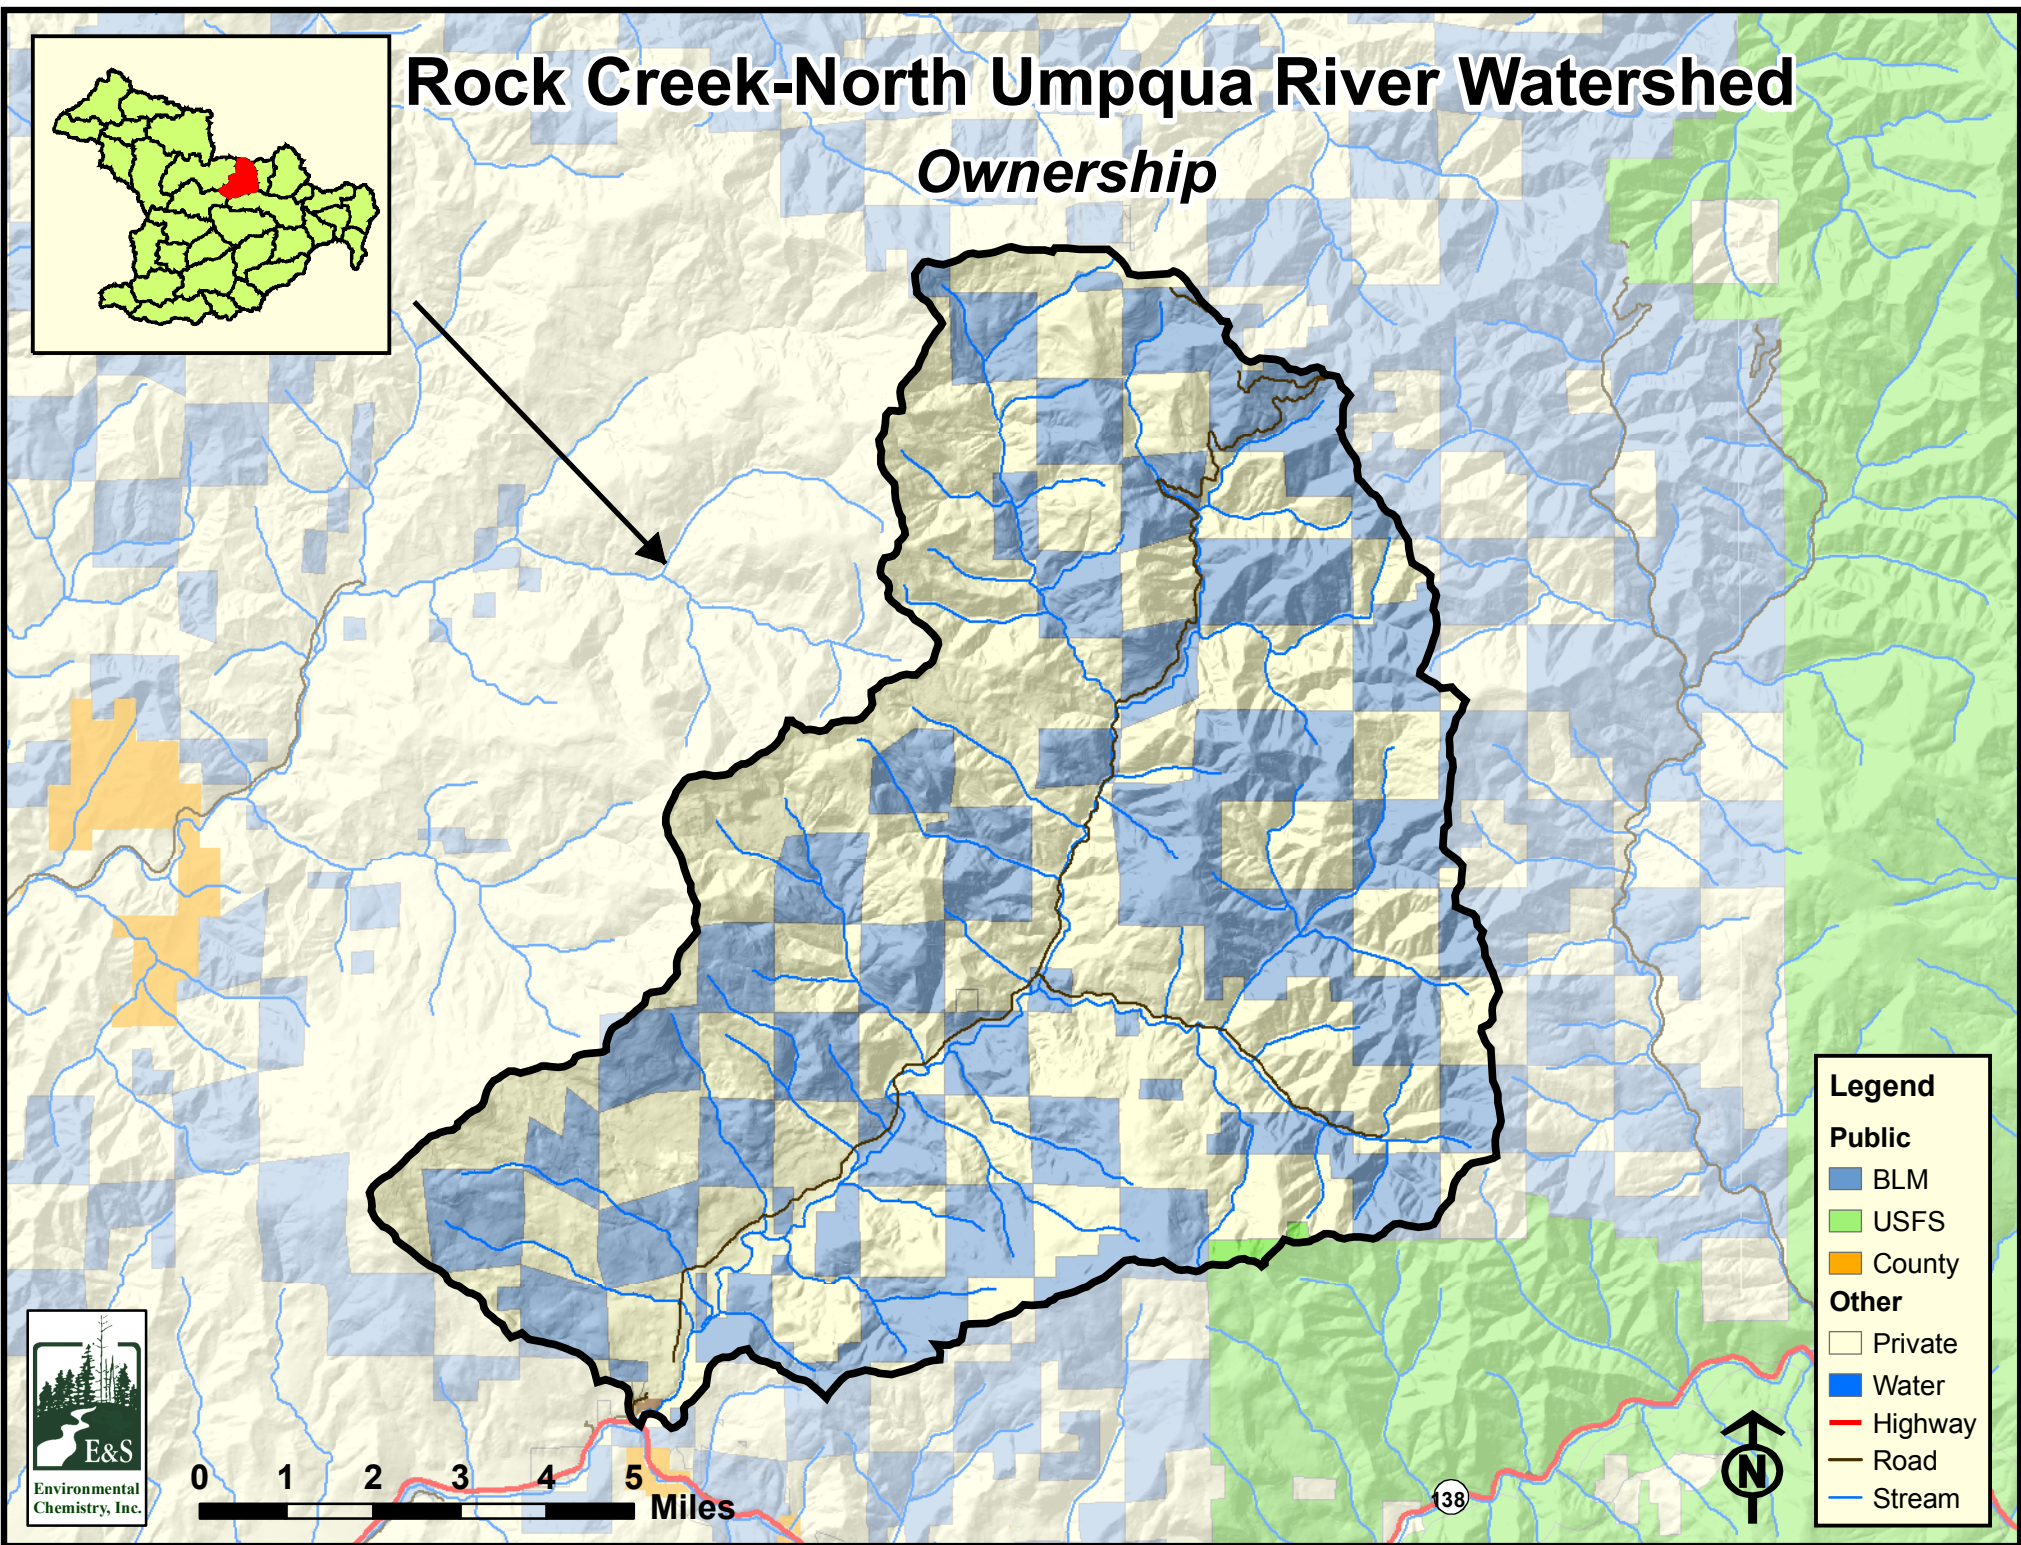

# Rock Creek-North Umpqua River Watershed

## Ownership

0 1 2 3 4 5 Miles

**Legend**

**Public**

- BLM
- USFS
- County

**Other**

- Private
- Water
- Highway
- Road
- Stream