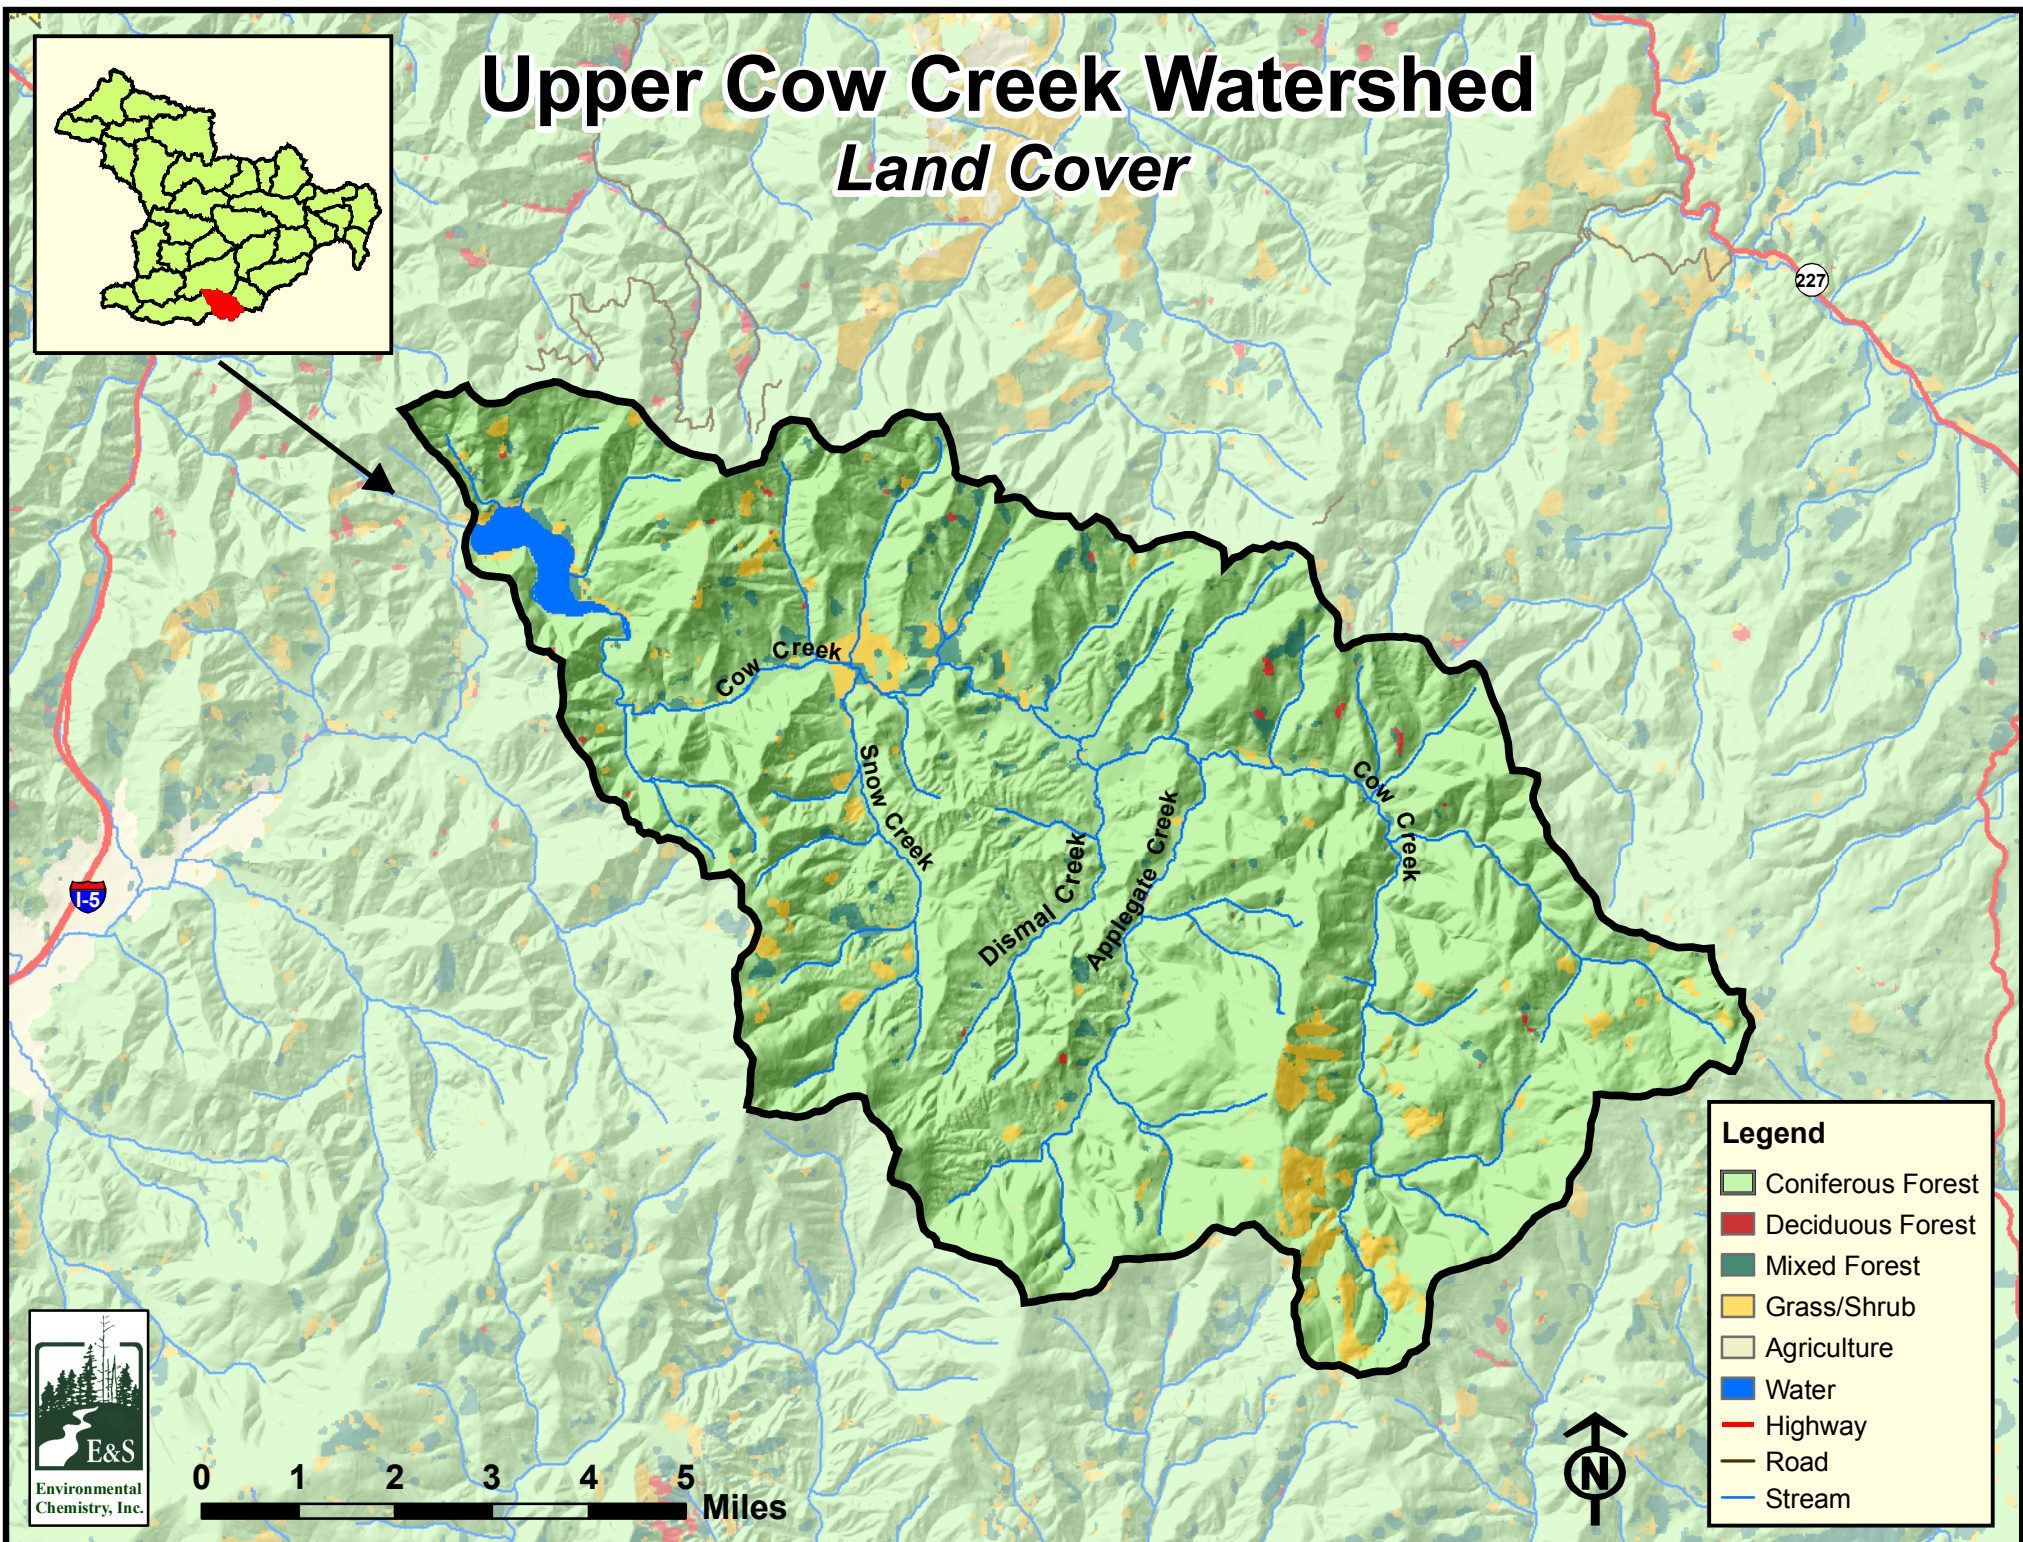

Upper Cow Creek Watershed Land Cover

Legend

- Coniferous Forest
- Deciduous Forest
- Mixed Forest
- Grass/Shrub
- Agriculture
- Water
- Highway
- Road
- Stream