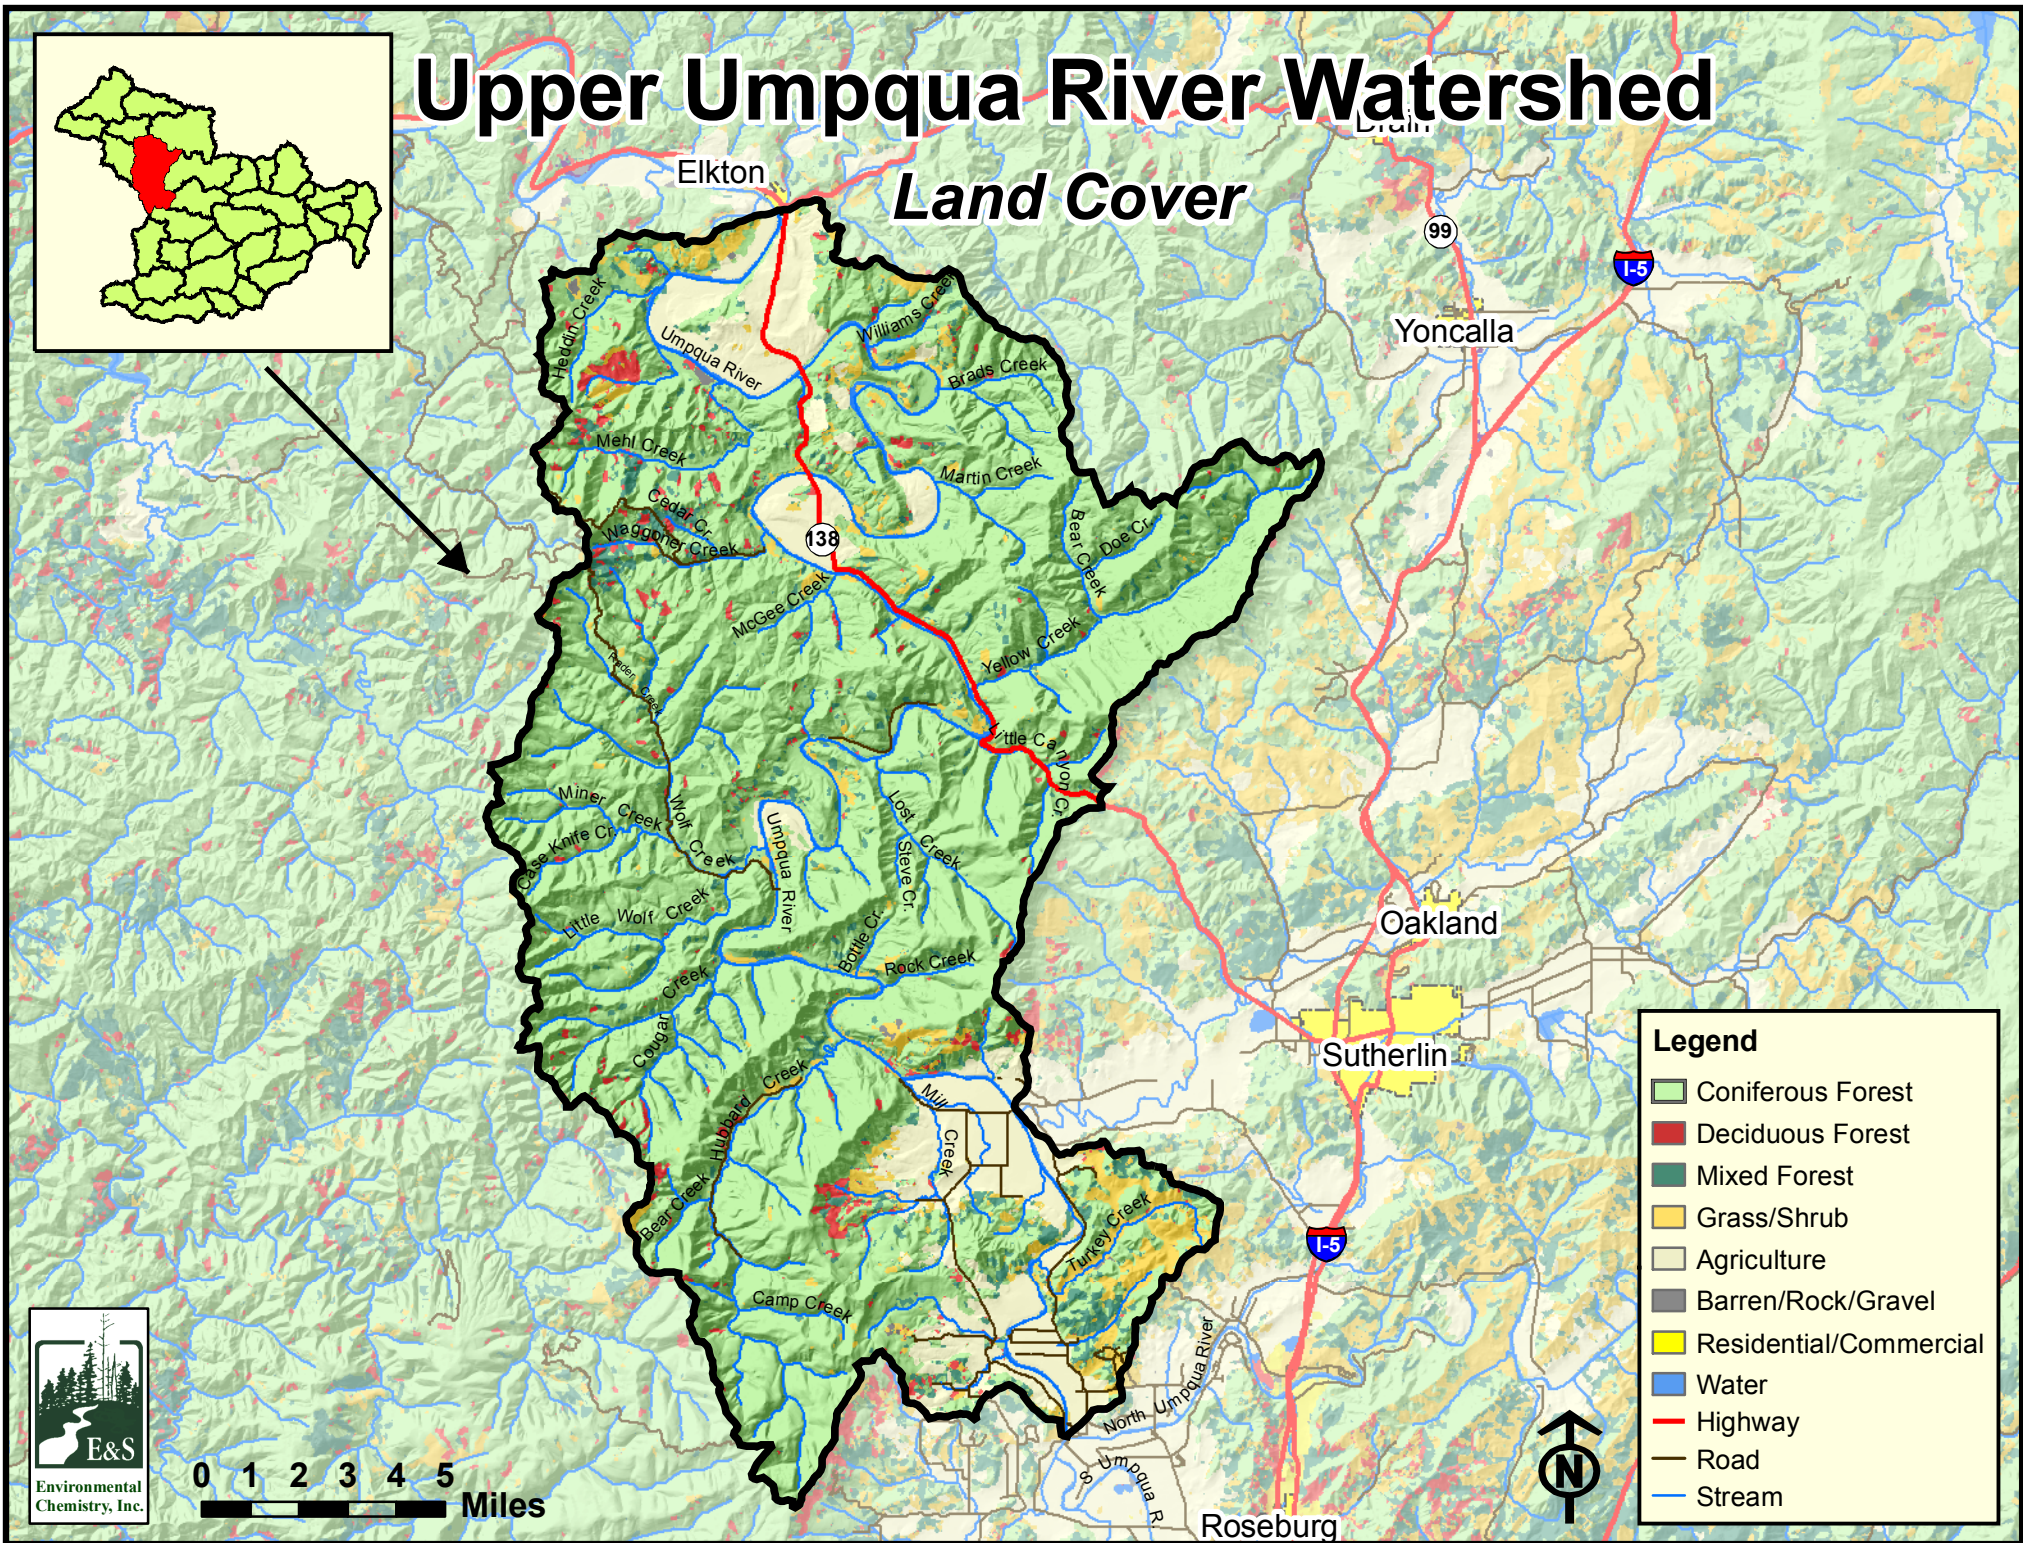

Upper Umpqua River Watershed

Land Cover

Legend

- Coniferous Forest
- Deciduous Forest
- Mixed Forest
- Grass/Shrub
- Agriculture
- Barren/Rock/Gravel
- Residential/Commercial
- Water
- Highway
- Road
- Stream